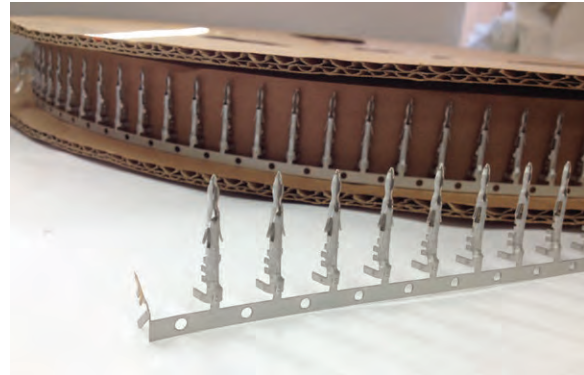

A

OEM Terminals

GM Weather-Pack Series Terminals

762151

762150

762154

762153

762189

762188

Most OEM Terminals can be made available on a convenient reel. Contact Techspan for availability.

OEM#	GA Size & Description	10 PCS/PK	100 PCS/PK	2200 PCS/ REEL	Mating Terminal...	Use with Housing...
12089188	20-18GA Female. Tin-Plated Brass	762151	762151C		762150(C)	762081, 762083, 762157, 762159(C), 762161(C), 762177, 762179
12089040	20-18GA Male. Tin-Plated Brass	762150	762150C		762151(C)	762080, 762082, 762156, 762158(C), 762160(C), 762176, 762178
12124580	16-14GA Female. Tin-Plated Brass	762154	762154C	*NEW *762154RL	762153(C), (RL)	762081, 762083, 762157, 762159(C), 762161(C), 762177, 762179
12124582	16-14GA Male. Tin-Plated Brass	762153	762153C	*NEW *762153RL	762154(C), (RL)	762080, 762082, 762156, 762158(C), 762160(C), 762176, 762178
12124581	12-10GA Female. Tin-Plated Brass	762189	762189C		762188(C)	762081, 762083, 762157, 762159(C), 762161(C), 762177, 762179
12124587	12-10GA Male. Tin-Plated Brass	762188	762188C		762189(C)	762080, 762082, 762156, 762158(C), 762160(C), 762176, 762178