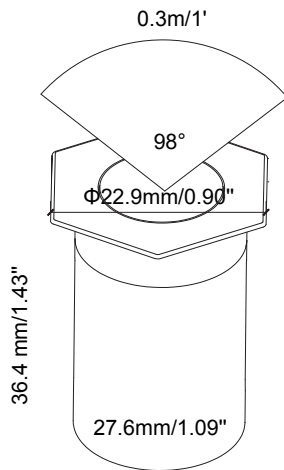

Ruby Mini Hex RL-RUBY-HX-22-BK

Recessed Light

Product Finishes: ■ ■

Specifications:

Voltage: 12V AC
Wattage: 0.1
Volt Amps: 0.15
Lumens: 1
Color Temp: 2700k
IP Rating: 67
CRI: 93
Light Source: Integrated

Material: Polycarbonate
Ring Material: Anodized aluminum
Cable Length: 36"
Lux (lx): 1.7
Candelas (cd): 1.4
Rated Life: 50,000 hours
Warranty: 7-year comprehensive
Dimmable: No
Color-Changing: No
Drive-Over Rated: Yes

Product Uses:

Pavers, Decks, Stairs,
 Driveways, Risers, Concrete

Accessories:

Fang Mini

Max. Luminous intensity : 1.4 cd

AVERAGE BEAM ANGLE (50%): 98 DEG

DISTANCE (FT)	CENTER BEAM (FC) Eavg/Emax	ILLUMINANCE - CONE OF LIGHT	BEAM DIAMETER (FT)
0.25	3.86/9.91		0.05
0.5	0.96/2.48		0.13
1	0.57/1.47		0.23
1.25	0.30/0.77		0.28
1.5	0.19/0.48		0.36
3	0.05/0.11		0.69