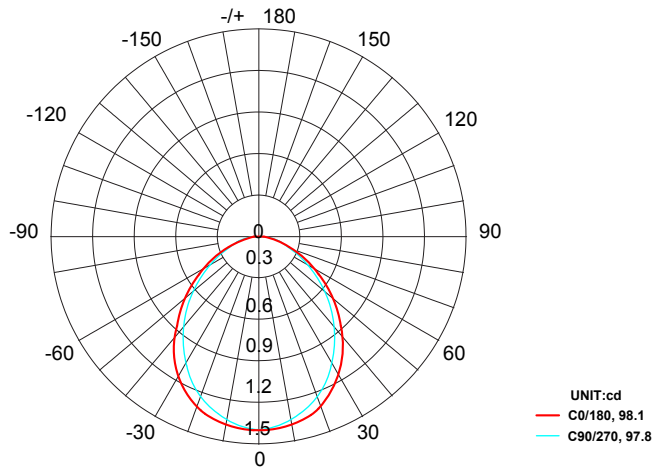

Ruby Mini Hex RL-RUBY-HX-22-BK

Recessed Light

Product Finishes: ■ ■

Specifications:

Voltage: 12V AC
Wattage: 0.1
Volt Amps: 0.15
Lumens: 1
Color Temp: 2700k
IP Rating: 67
CRI: 93
Light Source: Integrated

Material: Polycarbonate
Ring Material: Anodized aluminum
Cable Length: 36"
Lux (lx): 1.7
Candelas (cd): 1.4
Rated Life: 50,000 hours
Warranty: 7-year comprehensive
Dimmable: No
Color-Changing: No
Drive-Over Rated: Yes

Product Uses:

Pavers, Decks, Stairs,
 Driveways, Risers, Concrete

Accessories:

Fang Mini

Max. Luminous intensity : 1.4 cd

AVERAGE BEAM ANGLE (50%): 98 DEG

DISTANCE (FT)	CENTER BEAM (FC) Eavg/Emax	ILLUMINANCE - CONE OF LIGHT	BEAM DIAMETER (FT)
0.25	3.86/9.91		0.05
0.5	0.96/2.48		0.13
1	0.57/1.47		0.23
1.25	0.30/0.77		0.28
1.5	0.19/0.48		0.36
3	0.05/0.11		0.69