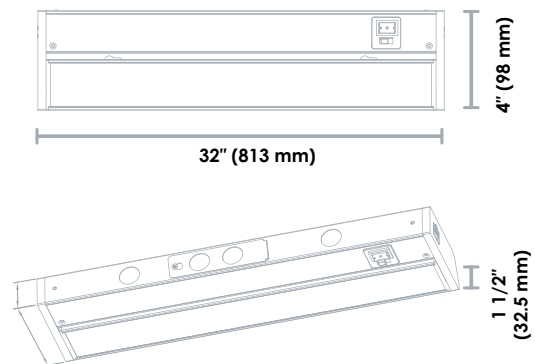

TECHNICAL DRAWINGS AND DIMENSIONS

Data is based upon tests performed in a controlled environment and representative of relative performance. Actual performance can vary depending on operating conditions. Specifications are subject to change without notice. January 28, 2019