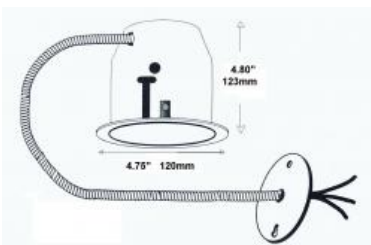

10WH-BP / 10BLK-BP

OPEN TRIM ALUMINUM HOUSING for R20 / PAR20 Cyberlite 3.5"

NAME:	
TYPE:	
DATE:	
NOTES:	

SPECIFICATIONS

VOLTAGE:	120V
HOUSING DETAILS:	<p>Its aluminum construction is ideally suited for outdoor installations, such as home soffits.</p> <p>Each unit comes complete with a mounting plate, mounting clips and an 18" BX cable, for quick connection into a junction box. Built-in thermal protection included.</p> <p>For use with a PAR20, R20 style bulb, in either a halogen or LED type.</p> <p>May be installed in insulated or non-insulated ceilings. For insulated ceilings, use insulated box #IB410 and Vapour Barrier #VP99</p> <p>This product is sold in contractor packs of 12 units.</p>

CUTTING HOLE:	3.88" (98.6mm)
WARRANTY:	1 year
LAMP:	PAR20/R20
DIAMETER:	4.75" (120.7mm)
HEIGHT:	4.50" (114.3mm)

APPLICATIONS

The Cyberlite collection is designed for a contractor looking for an affordable solution to recessed lighting. This versatile collection may be used for indoor or outdoor applications. Its aluminum construction is ideally suited for outdoor installations, such as home soffits.

DIMENSIONS

10WH-BP / 10BLK-BP

OPEN TRIM ALUMINUM HOUSING for R20 / PAR20 Cyberlite 3.5"

RATINGS

ORDERING GUIDE

Cyberlite 3.5 inch SERIES

Product	Finish
10WHBP-AL	White
10BLKBP-AL	Black

Notes: Configure product using **BOLD** options: Ex: **10WHBP-AL**