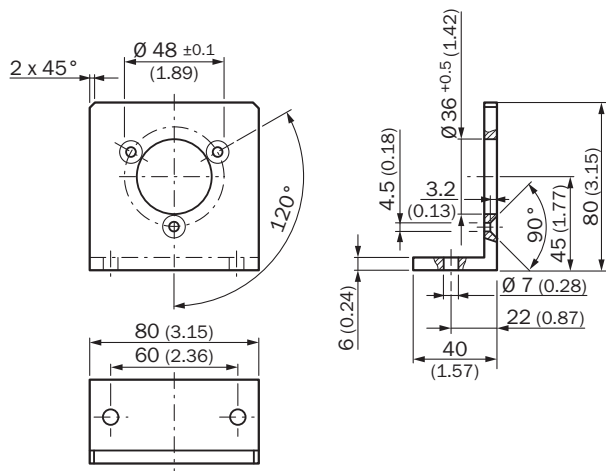

BEF-WF-36

Brackets

MOUNTING SYSTEMS

SICK
Sensor Intelligence.

Ordering information

Description	Type	Part no.
Mounting bracket for encoder with spigot 36 mm for face mount flange	BEF-WF-36	2029164

Other models and accessories → www.sick.com/Brackets

Detailed technical data

Features

Accessory group	Mounting systems
Accessory family	Brackets
Items supplied	Mounting kit included
Description	Mounting bracket for encoder with spigot 36 mm for face mount flange

Dimensional drawing (Dimensions in mm (inch))

SICK AT A GLANCE

SICK is one of the leading manufacturers of intelligent sensors and sensor solutions for industrial applications. A unique range of products and services creates the perfect basis for controlling processes securely and efficiently, protecting individuals from accidents and preventing damage to the environment.