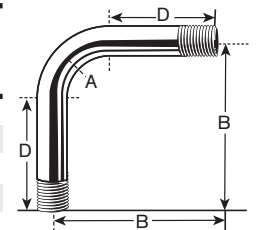

Trade Size	Metric Designator	Nominal O.D. (A) ²		Length (B) ¹		Threads Per Inch ¹	Approximate Weight Per 100 Pieces		Standard Package
		in	mm	in	mm		lb	kg	
1/2	16	1.01	25.7	1 5/8	41.3	14	12	5.4	100
3/4	21	1.25	31.8	1 41/64	41.7	14	18	8.2	50
1	27	1.53	38.7	1 31/32	50.0	11 1/2	30	13.6	25
1 1/4	35	1.87	47.5	2 1/32	51.6	11 1/2	37	16.8	25
1 1/2	41	2.16	54.7	2 1/16	52.4	11 1/2	52	23.6	25
2	53	2.65	67.3	2 1/8	54.0	11 1/2	72	32.7	15
2 1/2	63	3.25	82.6	3 3/16	81.0	8	170	77.1	8
3	78	3.87	98.3	3 5/16	84.1	8	210	95.3	6
3 1/2	91	4.50	114.3	3 13/32	86.5	8	340	154.2	6
4	103	4.88	123.8	3 33/64	89.3	8	300	136.1	5
5	129	6.00	152.4	3 61/64	100.4	8	475	215.5	1
6	155	7.20	182.9	4 1/4	108.0	8	765	347.0	1

¹Minimum requirement as per CSA Standard

²For information only, not a requirement as per CSA Standard

Galvanized Rigid Conduit (GRC) 90 Degree Elbows

Certified to Canadian Standards Association Safety Standard CSA C22.2 No.45.1
Manufactured in accordance with ANSI C80.1

Trade Size	Metric Designator	Radius (A) ¹		Offset (B) ²		Straight (D) ¹		Approximate Weight Per 100 Pieces		Standard Package
		in	mm	in	mm	in	mm	lb	kg	
1/2	16	4	102	5 7/8	149	1 1/2	38	68	30.8	25
3/4	21	4 1/2	114	7	178	1 1/2	38	109	49.4	40
1	27	5 3/4	146	8 3/4	222	1 7/8	48	201	91.2	25
1 1/4	35	7 1/4	184	10 3/4	273	2	51	336	152.4	10
1 1/2	41	8 1/4	210	12 1/4	311	2	51	460	208.7	10
2	53	9 1/2	241	14 1/2	368	2	51	729	330.7	5
2 1/2	63	10 1/2	267	17	432	3	76	1374	623.2	80
3	78	13	330	19 5/8	498	3 1/8	79	2045	927.6	50
3 1/2	91	15	381	22 3/4	578	3 1/4	83	2860	1297.3	50
4	103	16	406	23 7/8	606	3 3/8	86	3519	1596.2	36
5	129	24	610	34 7/8	886	3 5/8	92	6942	3148.9	1
6	155	30	762	45 1/2	1156	3 3/4	95	11960	5425.1	1