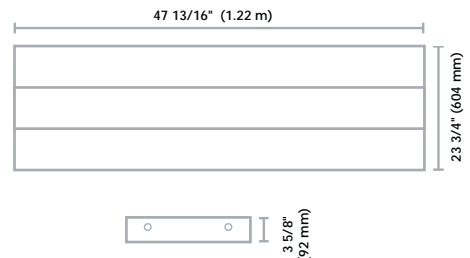

2' x 4'

Accessories

Order code	Description	Type
63490	DRYWALL KIT FOR 1X4 FRT/STD	Drywall kit
63491	DRYWALL KIT FOR 2X4 FRT/STD	Drywall kit

Lumen values are derived from photometric testing. For a complete list of compatible dimmers and DLC qualified products, please visit www.standardpro.com. ¹Estimated life hours.

DAMP

DIMMABLE

WARRANTY