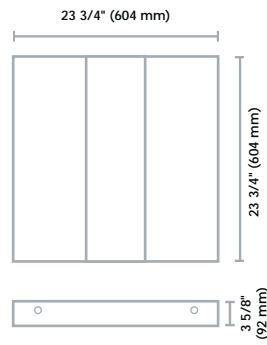

LED Center Basket

The LRCB series of luminaires has a direct/indirect center-diffuser that provides an optimal modern alternative to traditional fluorescent recessed luminaires. Their modern sleek look provides a smooth and visually comfortable lighting that eliminates surface shadows.

Order code	Description	Watts (W)	Volts (VAC)	Colour temp. (K)	Lumen output (lm)	CRI	Life L70¹ (hrs)	Case qty (master)
1' x 4'								
65550	LRCB/S2/1X4/120-277V-DIM/35W/35K/STD	35	120-277	3 500	4 480	80	≥100 000	1
65551	LRCB/S2/1X4/120-277V-DIM/35W/40K/STD	35	120-277	4 000	4 515	80	≥100 000	1
65552	LRCB/S2/1X4/120-277V-DIM/35W/50K/STD	35	120-277	5 000	4 550	80	≥100 000	1
2' x 2'								
65553	LRCB/S2/2X2/120-277V-DIM/35W/35K/STD	35	120-277	3 500	4 375	80	≥100 000	1
65554	LRCB/S2/2X2/120-277V-DIM/35W/40K/STD	35	120-277	4 000	4 410	80	≥100 000	1
65555	LRCB/S2/2X2/120-277V-DIM/35W/50K/STD	35	120-277	5 000	4 445	80	≥100 000	1
2' x 4'								
65556	LRCB/2X4/S2/120-277V-DIM/46W/35K/STD	46	120-277	3 500	5 750	80	≥100 000	1
65557	LRCB/2X4/S2/120-277V-DIM/46W/40K/STD	46	120-277	4 000	5 796	80	≥100 000	1
65558	LRCB/2X4/S2/120-277V-DIM/46W/50K/STD	46	120-277	5 000	5 842	80	≥100 000	1

04

2' x 2'

Accessories

Order code	Description	Type
63490	DRYWALL KIT FOR 1X4 FRT/STD	Drywall kit
63491	DRYWALL KIT FOR 2X4 FRT/STD	Drywall kit

Lumen values are derived from photometric testing. For a complete list of compatible dimmers and DLC qualified products, please visit www.standardpro.com. ¹Estimated life hours.

DAMP

DIMMABLE

WARRANTY