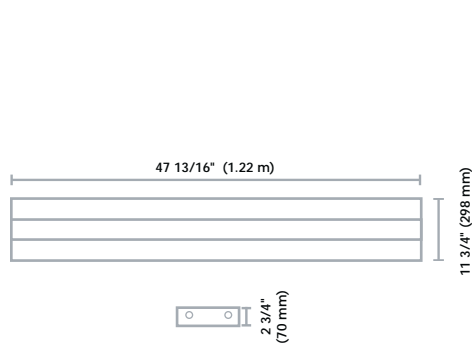

LED Center Basket

The LRCB series of luminaires has a direct/indirect center-diffuser that provides an optimal modern alternative to traditional fluorescent recessed luminaires. Their modern sleek look provides a smooth and visually comfortable lighting that eliminates surface shadows.

Order code	Description	Watts (W)	Volts (VAC)	Colour temp. (K)	Lumen output (lm)	CRI	Life L70¹ (hrs)	Case qty (master)
1' x 4'								
65550	LRCB/S2/1X4/120-277V-DIM/35W/35K/STD	35	120-277	3 500	4 480	80	≥100 000	1
65551	LRCB/S2/1X4/120-277V-DIM/35W/40K/STD	35	120-277	4 000	4 515	80	≥100 000	1
65552	LRCB/S2/1X4/120-277V-DIM/35W/50K/STD	35	120-277	5 000	4 550	80	≥100 000	1
2' x 2'								
65553	LRCB/S2/2X2/120-277V-DIM/35W/35K/STD	35	120-277	3 500	4 375	80	≥100 000	1
65554	LRCB/S2/2X2/120-277V-DIM/35W/40K/STD	35	120-277	4 000	4 410	80	≥100 000	1
65555	LRCB/S2/2X2/120-277V-DIM/35W/50K/STD	35	120-277	5 000	4 445	80	≥100 000	1
2' x 4'								
65556	LRCB/2X4/S2/120-277V-DIM/46W/35K/STD	46	120-277	3 500	5 750	80	≥100 000	1
65557	LRCB/2X4/S2/120-277V-DIM/46W/40K/STD	46	120-277	4 000	5 796	80	≥100 000	1
65558	LRCB/2X4/S2/120-277V-DIM/46W/50K/STD	46	120-277	5 000	5 842	80	≥100 000	1

04

1' x 4'

Accessories

Order code	Description	Type
63490	DRYWALL KIT FOR 1X4 FRT/STD	Drywall kit
63491	DRYWALL KIT FOR 2X4 FRT/STD	Drywall kit

Lumen values are derived from photometric testing. For a complete list of compatible dimmers and DLC qualified products, please visit www.standardpro.com. ¹Estimated life hours.

DAMP

DIMMABLE

WARRANTY