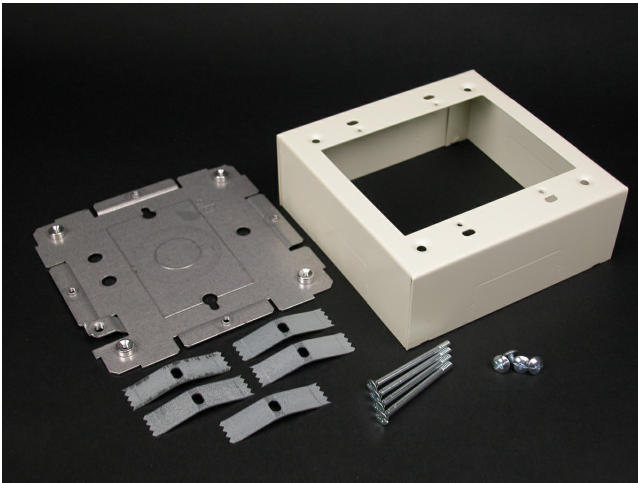

Wiremold  
**2G DEVICE BOX-FOG WHITE**  
Part No. C2448-2FW

2400® Series Raceway is a single compartment raceway designed for communication or power applications and ideal for use in classrooms, offices, and hotel applications, or anywhere a small low profile raceway is needed. 2400D® Series Divided Raceway is a low profile steel raceway for use where a limited number of power and low voltage cables are required in the same raceway.

## Features & Benefits

Two-gang device box. Cover has twistouts on all four sides for 2400 Series Raceway. Base has knockout to enable extension from existing single-gang, flush wall box and 1/2" trade size KOs. Accepts industry standard faceplates for electrical and communication devices. NOTE: Accepts NEMA double-gang standard faceplates.