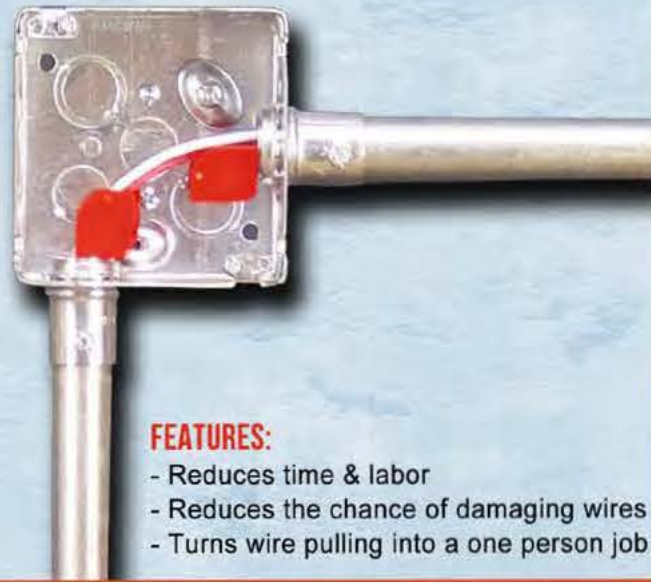

THE ALL AMERICAN PULL BUDDY SHOEHORNS FOR YOUR WIRE

FEATURES:

- Reduces time & labor
- Reduces the chance of damaging wires
- Turns wire pulling into a one person job

Part#

- 42000 - Multi-Pack (6 pack / 2 of each)
- 42050 - 1/2" Blue (10 Pack)
- 42075 - 3/4" Red (10 Pack)
- 42100 - 1" White (10 Pack)

LB Wire Guide[®]

THE LB WIRE GUIDE IS A "SHOE HORN" FOR 2" LB'S.

See It In Action!

FEATURES:

- ASSISTS WHILE WORKING ON YOUR OWN
- FOR PVC LB FITTINGS AND IS ADAPTABLE TO MOST METAL LB'S
- FAST FOR ONE PERSON CONDUCTOR INSTALLATIONS
- INSTALLS IN TWO POSITIONS TO FIT BOTH "ENDS" OF THE LB

MFG NOTE

TWO HUNDRED AMP SERVICES (3/0 WIRE) CAN BE HARD ON YOUR KNUCKLES. THE LB WIRE GUIDE PUTS THE WIRE IN THE PIPE AND LEAVES THE SKIN ON YOUR FINGERS.

Part# 42200

StingRay

Part# 40400

SNAP IN PLACE AND PULL YOUR WIRE

- PROTECTS EXPENSIVE AND FRAGILE CABLES
- PROTECTS CEILING FROM TWISTING AND MARRING
- PREVENTS CABLES FROM TANGLING WITH THE CEILING, SAVING TIME AND LABOR
- SMOOTH INTERIOR CREATES AN ALMOST FRICTIONLESS CHASE
- SIDE SLIT ALLOWS FOR EASY CABLE REMOVAL AT ANY TIME
- EASY TO INSTALL AND REMOVE