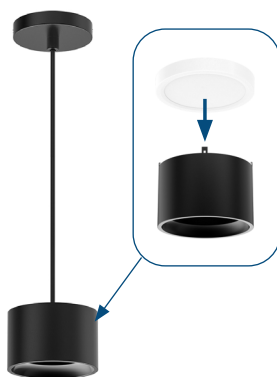

¹ Compatible luminaire is not included in mounting kit accessory and needs to be ordered separately (see compatible luminaire table)

COMPATIBLE LUMINAIRE*

Order Code	Model Number	Watts (W)	Lumen Output (lm)^{2,3}	Efficacy (lm/W)	Color Temp. (K)¹
70672	CLCR5-R11W-A-5CWH	11	910	83	2 700/3 000/3 500/4 000/5 000

* Order separately.

¹ Typical color temperature range: +/- 5 %.

² Lumen values are derived from Energy Star reported data. Initial lumens range: +/- 10 %.

³ Lumen values are based on 3 000 K default programming. Please refer to the LUMEN SPECIFICATION TABLE for more details on other color temperatures.

COMPLETE YOUR MOUNTING

Pair the CIRKA DECO luminaire with cylinder mounting kit accessory for a decorative look that fits any space.

SURFACE MOUNT

SUSPENDED MOUNT INDIVIDUAL CYLINDER