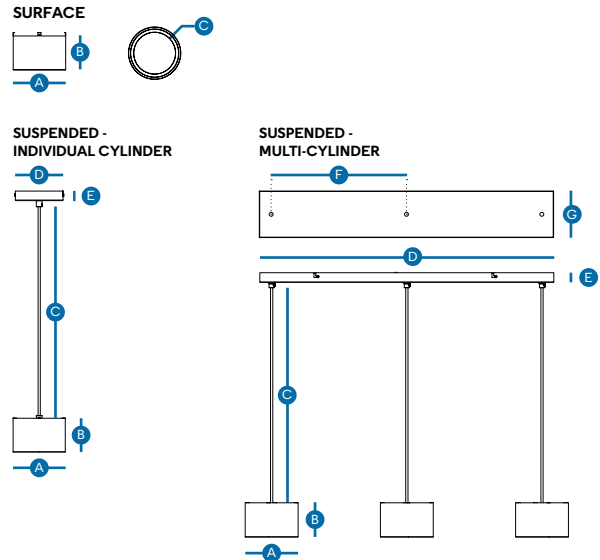

TECHNICAL DRAWINGS

Type	A	B	C	D	E	F	G	Net Weight (lbs)
Surface	5 3/8" (13.67 cm)	3 1/2" (8.86 cm)	4 1/4" (10.80 cm)	-	-	-	-	0.78
Suspended Individual Cylinder	5 3/8" (13.67 cm)	3 1/2" (8.86 cm)	120" (304.80 cm)	4 7/8" (12.50 cm)	1" (2.50 cm)	-	-	1.48
Suspended Multi-Cylinder	5 3/8" (13.67 cm)	3 1/2" (8.86 cm)	120" (304.80 cm)	29 7/8" (76 cm)	1" (2.50 cm)	13 3/4" (34.95 cm)	4 3/4" (12 cm)	5.07

* Please refer to the product web page to view detailed drawings by size.