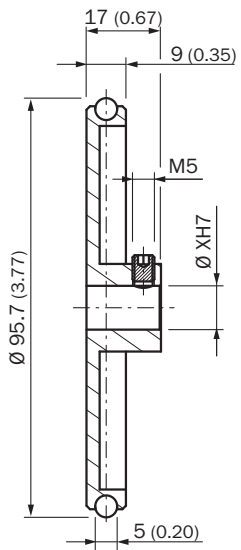

Dimensional drawing (Dimensions in mm (inch))