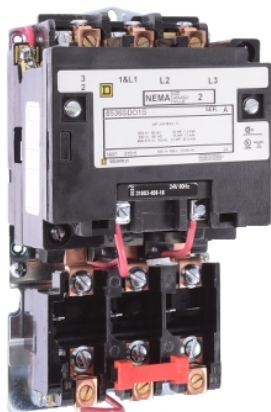

Product data sheet

Characteristics

8536SDO1V03

NEMA motor starter, Type S, nonreversing, Size 2, 45A, 25HP at 460VAC, 5kA SCCR, 3 phase, 3 pole, melting alloy, 240VAC coil, open

Main

Product Type	Motor starter
Product Range	S
Starter Type	Non reversing

Complementary

NEMA Size	2
Rated Current	45 A
Number of Poles	3P
Maximum Voltage Rating	600 V AC
Phase	3 phase
Type of Overload	Melting alloy 3
Horsepower Rating	10 HP 200 V AC 15 HP 230 V AC 25 HP 460 V AC 25 HP 575 V AC
SCCR	Circuit-breaker: 5 kA at 600 V AC Fuse: 5 kA at 600 V AC
Coil Voltage	220 V AC 50 Hz 240 V AC 60 Hz
Control Circuit Type	Common control circuit
Control Units	No control units
Pilot Light	Without pilot light
Auxiliary Contacts	Without
Terminal Type	Screw clamp terminals
Height	7.81 in (198.37 mm)
Width	4.31 in (109.47 mm)
Depth	4.94 in (125.48 mm)

Environment

Enclosure Type	Not rated (open device)
Certifications	UL Listed[RETURN]CSA[RETURN]NEMA

Ordering and shipping details

Category	21192-8502,36 SC,SD(NOT S*R,T,W)
Discount Schedule	CP1
GTIN	785901882022
Returnability	Yes
Country of origin	MX