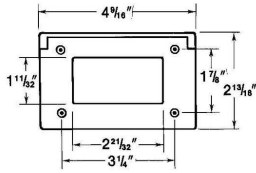

CFSH-G

red dot

Single gang (cast aluminum). One GFCI Receptacle - box mount.

General

Type:	FS Boxes and Covers
Number of Gangs:	1
Color:	Silver
T&B UPC:	04226944232
T&B Status:	M
Material:	Cast Aluminum

Dimension Information

Dimension A (in.):	2-13/16
Dimension B (in.):	4-9/16
Dimension F (in.):	1-7/8
Dimension G (in.):	3-1/4
Dimension L (in.):	2-21/32
Dimension K (in.):	1-11/32