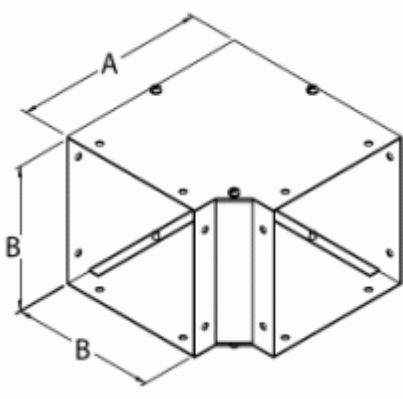

Quality Products. Service Excellence.

90 degree Elbow *CWEL90 Series*

Painted Steel

Part No.	Size
CWEL290	2.5 x 2.5
CWEL490	4 x 4
CWEL690	6 x 6
CWEL890	8 x 8
CWEL1090	10 x 10
CWEL1290	12 x 12

Unpainted Galvanized

Part No.	Size
CWEL290G	2.5 x 2.5
CWEL490G	4 x 4
CWEL690G	6 x 6
CWEL890G	8 x 8
CWEL1090G	10 x 10
CWEL1290G	12 x 12

Data subject to change without notice

© 2022. Hammond Manufacturing Ltd. All rights reserved.