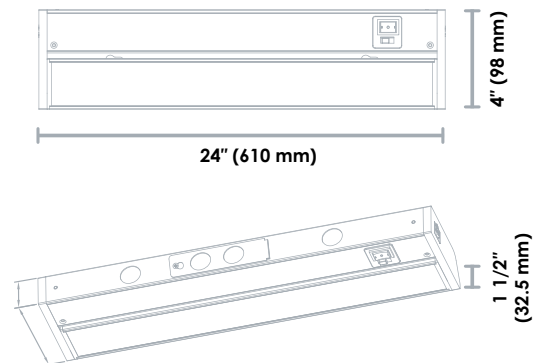

TECHNICAL DRAWINGS AND DIMENSIONS