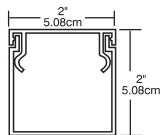

RACEWAY WITH TAPE

Part #	Description	Colour	Size W" x H"	Length	Standard Package
SDPV 1250 WH6	Raceway W/Tape	Off White	1 1/4" x 5/8"	6' 0"	120 ft

Coupling

Inside Corner

End Cap

Tee Connector

Right Angle

Drop Ceiling Entrance End

Category 5 Outside Corner

RACEWAY FITTINGS

Part #	Description	Colour	Standard Package
SD 1250 CPWH	Coupling	Off White	1
SD 1250 ICWH	Inside Corner	Off White	1
SD 1250 ECWH	End Cap	Off White	1
SD 1250 TWH	Tee	Off White	1
SD 1250 RAWH	Right Angle	Off White	1
SD 1250 OCWH	Cat.5 Outside Cnr.	Off White	1
SD 1250 DCEWH	Drop Ceiling End	Off White	1

Carpet / Floor Ramp

CARPET / FLOOR RAMP

Part #	Description	Colour	Size W" x L"	Length	Standard Package
RAMP3000GR6	Carpet/Floor Ramp	Gray	3" x 3/8"	6' 0"	60 ft.

RACEWAY 1 X 2

Part #	Description	Colour	Size W" x L"	Length	Standard Package
SDPV1000WH6	Raceway w/tape	Off White	1" x 2"	6' 0"	60 ft.

RACEWAY 2 X 2

Part #	Description	Colour	Size W" x L"	Length	Standard Package
SDPV2000WH6	Raceway w/tape	Off White	2" x 2"	6' 0"	36 ft.

Raceway 2 x 2

D