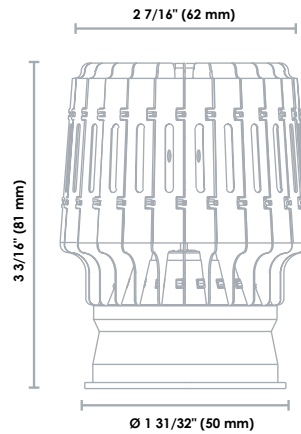

Lumeina™
module
6 W and 9 W

Accessories

Order code	Description	Opening diameter (in.)	Type	Case qty (master)
66020	ACC/MPLATE/2.75IN/SQR/STD	2 3/4	Square mounting plate	96
66021	ACC/MPLATE/2.75IN/ADJ/STD	2 3/4	Adjustable mounting plate	24
66819	ACC/MPLATE/2.75IN/HANG.BARS/STD	2 3/4	Mounting plate with hanger bars	25
66046	ACC/MPLATE/3IN/SQR/STD	3	Square mounting plate	96
66142	ACC/3/VAPOR BARRIER/STD	3 5/8	Vapor barrier extender	50
66048	ACC/MPLATE/3.5IN/SQR/STD	3 1/2	Square mounting plate	96
66047	ACC/MPLATE/3.25IN/SQR/STD	3 1/4	Square mounting plate	96
66054	ACC/MPLATE/3.25IN/ADJ/STD	3 1/4	Adjustable mounting plate	24
62673	ACC/MPLATE/3.25IN/HANG.BARS/STD	3 1/4	Mounting plate with hanger bars	20
66050	ACC/MPLATE/3.75IN/SQR/STD	3 3/4	Square mounting plate	96
62771	ACC/MPLATE/3.75IN/HANG.BARS/STD	3 3/4	Mounting plate with hanger bars	20
66143	ACC/4/VAPOR BARRIER/STD	4 1/4	Vapor barrier extender	50
62672	ACC/INSULATED BOX/3_4.5/STD	3 to 4 1/2	Insulated box with hanger bars	4