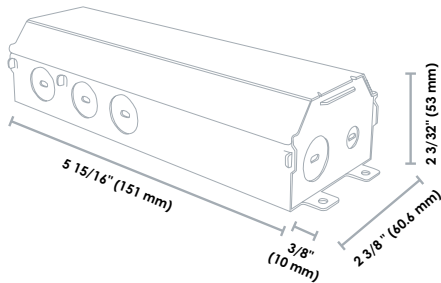

IC (can be used in insulated ceiling)

66695	LUMEINA/MOD/IC/6W/27K/22/STD	6	120	2 700	750	90	50 000	22	2 998	50	20
66696	LUMEINA/MOD/IC/6W/27K/36/STD	6	120	2 700	750	90	50 000	36	1 731	50	20
66697	LUMEINA/MOD/IC/6W/27K/60/STD	6	120	2 700	750	90	50 000	60	1 039	50	20
64706	LUMEINA/MOD/IC/6W/30K/22/STD	6	120	3 000	750	90	50 000	22	3 051	50	20
64707	LUMEINA/MOD/IC/6W/30K/36/STD	6	120	3 000	750	90	50 000	36	1 763	50	20
64708	LUMEINA/MOD/IC/6W/30K/60/STD	6	120	3 000	750	90	50 000	60	1 078	50	20
66954	LUMEINA/MOD/IC/6W/35K/22/STD	6	120	3 500	750	92	50 000	22	3 533	50	20
66955	LUMEINA/MOD/IC/6W/35K/36/STD	6	120	3 500	750	92	50 000	36	1 843	50	20
66956	LUMEINA/MOD/IC/6W/35K/60/STD	6	120	3 500	750	92	50 000	60	1 190	50	20
66957	LUMEINA/MOD/IC/6W/40K/22/STD	6	120	4 000	750	92	50 000	22	3 558	50	20
66958	LUMEINA/MOD/IC/6W/40K/36/STD	6	120	4 000	750	91	50 000	36	1 867	50	20
66959	LUMEINA/MOD/IC/6W/40K/60/STD	6	120	4 000	750	91	50 000	60	1 121	50	20

Non-IC (not for use in insulated ceiling)

64709	LUMEINA/MOD/9W/30K/22/STD	9	120	3 000	950	90	50 000	22	3 524	50	20
64710	LUMEINA/MOD/9W/30K/36/STD	9	120	3 000	950	90	50 000	36	2 121	50	20
64711	LUMEINA/MOD/9W/30K/60/STD	9	120	3 000	950	90	50 000	60	1 305	50	20

LED Drivers

	System watts (W)	Max. load (W)	Input Volts (VAC)	Output volts (VDC)	Input current (mA)
Lumeina 6 W	9	9	120	30-38	200
Lumeina 9 W	12	12	120	30-38	260

LED Driver
6 W
and 9 W