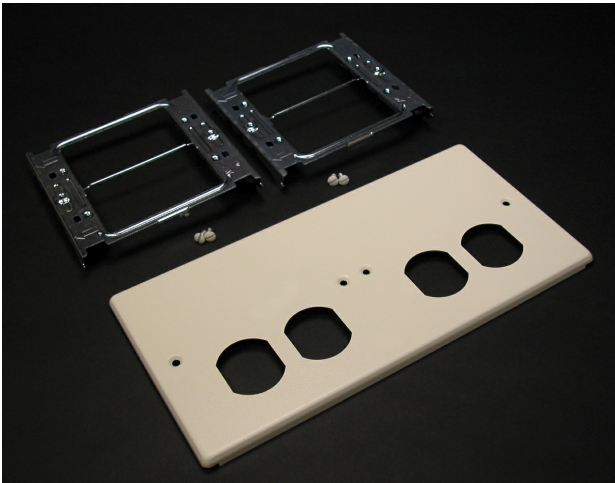

Wiremold 4-GANG W/TWO DUPLEX OPENINGS-GRAY

Part No. CG4047-2BBXX

4000® Series Raceway is the work horse of surface raceway systems. 4000 Series Raceway can be divided for multi-service applications making it ideal for applications requiring a large cable capacity and dual-service requirements. Commercial, institutional, and industrial applications benefit from the rigid steel construction and durable ScuffCoat™ finish of this raceway. 4000 Series Raceway is also ideal for municipalities that have code requirements calling for all steel construction or that prohibit nonmetallic cable management systems.

Features & Benefits

Accepts 15A and 20A duplex receptacles and 106 style frames. Two duplex openings.

NOTE: Certified to Canadian Safety Standards for sale in Canada. When ordering these products, change the "V" color prefix to "CV" or the "G" color prefix to "CG" to denote the Canadian versions.

Specifications

General Info

Product Line	Wiremold	Color	Gray
UPC Number	786776041620	Country Of Origin	United States
Product Series	4000 Series, 4047 Series, 6000 Series	Installation Location	On Wall
Application Sector	Commercial	Warranty Type	1-Year from Installation or 2-Years from Day of Sale
Type	Cover Plate		