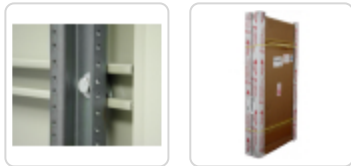

## Features

- C-channel struts provide cabinet strength, ease and flexibility to adjust mounting rails.
- Solid non-removable side panels.
- Optional flush-mounted doors with quarter-turn locks can be mounted to swing on either side.
- Knockdown design ships unassembled for easy handling reduced freight cost and shipping protection.
- Simple assembly using one bolt in each corner to lock the sides to the top and bottom.

## Specifications

- Cabinet frame constructed in 12-gauge steel.
- Drilled and 10-32 tapped flange 19" mounting rails are constructed in 10-gauge steel, include rack unit indicators, and are Zinc-plated to provide superior surface areas for equipment grounding.
- Includes four (4) levelling feet.
- Removable gland plate - over 10" (254 mm) long x 1.5" (38 mm) high opening - with knockouts on the rear bottom of the rack for easy cable access.
- 1,000 lbs (454 kg) **load rating**.
- Finished in textured RAL 9005 black or RAL 7035 light gray powder paint.
- TAA-compliant for GSA Schedule purchases.
- RoHS Compliant.
- Manufactured in North America within an ISO 9001:2015 certified facility.