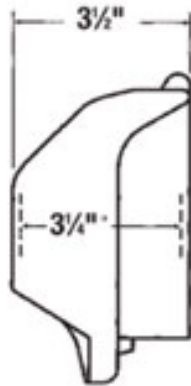

CKMUV

redodot®

Single gang cover - 3-1/4 in. internal depth. Medium vertical cover universal code keeper accommodates duplex, GFCI, single receptacle and toggle switch - lockable.

General

T&B Sales Drawings:	WSD-000492
T&B Instruction Sheets:	WSD-000492
Type:	Metallic Covers
Number of Gangs:	1
Application:	Accommodates duplex, GFCI, toggle switch, single receptacles
T&B UPC:	04226900466
T&B Status:	M
Material:	Aluminum