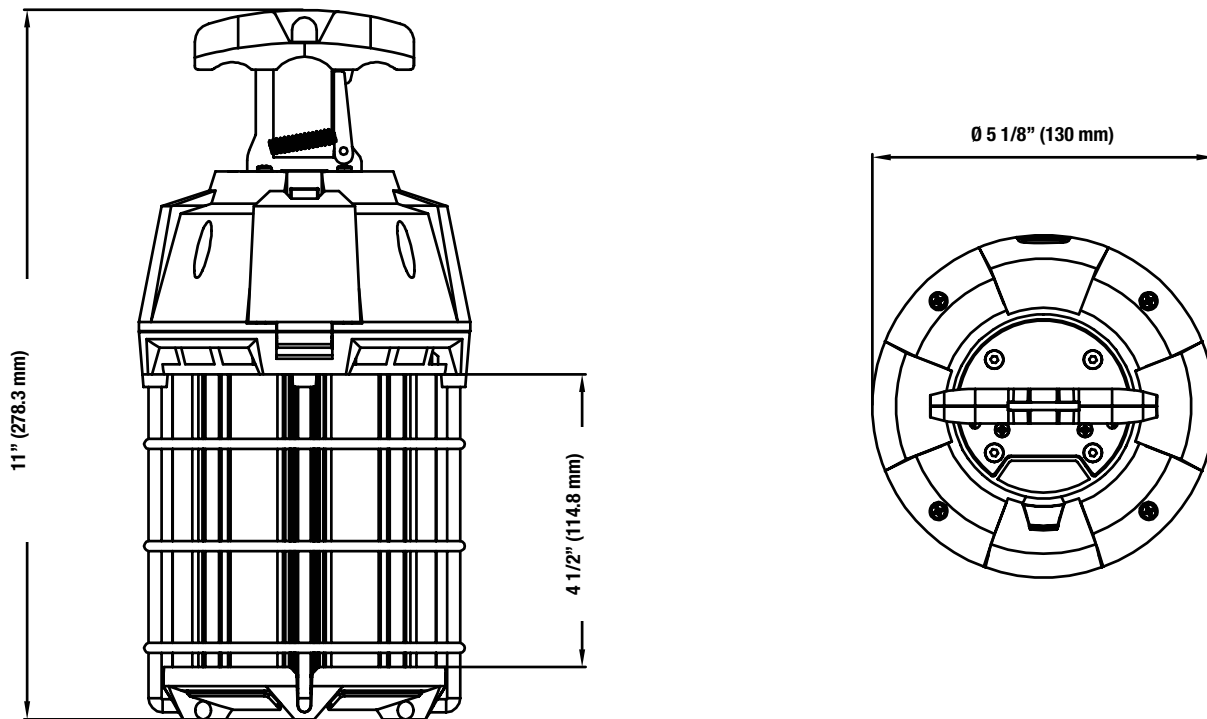

Individual Spec Sheet

THB

TEMPORARY LED HIGH BAY

GEN. 2

ORDERING INFORMATION

Order code: 68700
Model number: THB-DSC-100W-CW
UPC: 069549018297
Case quantity: 4

PHYSICAL DATA

Housing color: Orange
Cage material: Aluminum
Can be daisy chained: Yes: Up to 6 luminaires
Wire specification: 18 AWG/3C
Wire length: 20 ft (6 m)
Mounting: Handle or eyebolt

PERFORMANCE DATA

Watts (W): 100
Volts (VAC): 120
Color temperature (K)¹: Cool White
Lumen output (lm)²: 11 530
Efficiency (lm/W): 115
CRI: 80+
Life L70 (h)³: 54 000
Beam angle (°) : 360
Surge protection (kV): 6
Operating temp. range: -30°C to 60°C (-22°F to 140°F)
Operating position: Universal

Handle is removable to allow for installation of the included eyebolt

5
warranty

quick ship

LED fixture

6 damp location

IP 54

ICES 005

DIMENSIONS

PHOTOMETRIC DATA¹

68700 • THB-DSC-100W-CW • 11 540.1 lm

Polar candela distribution

Zonal lumen summary

Zone	Lumens	% Fixture
0-30	369.2	3.2%
0-40	817.7	7.1%
0-60	2 436.5	21.1%
60-90	3 670.3	31.8%
70-100	3 901.7	33.8%
90-120	3 671.7	31.8%
0-90	6 106.8	52.9%
90-180	5 433.4	47.1%
0-180	11 540.1	100%