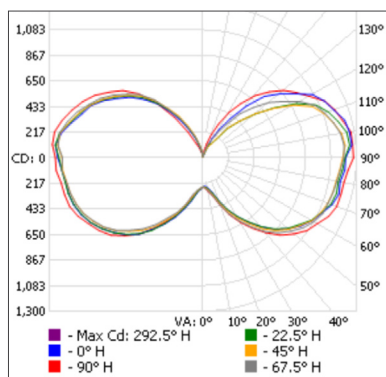

PERFORMANCE DATA

Watts (W): 100
Volts (VAC): 120
Color temperature (K)¹: Cool White
Lumen output (lm)²: 11 530
Efficiency (lm/W): 115
CRI: 80+
Life L70 (h)³: 54 000
Beam angle (°) : 360
Surge protection (kV): 6
Operating temp. range: -30°C to 60°C (-22°F to 140°F)
Operating position: Universal

¹ Typical colour temperature range: +/- 5 %

² Lumen values are derived from photometric testing. Initial lumens range: +/- 10 %

³ Life hours are derived from IESNA LM80-08 testing report and projected per IESNA TM-21-11 extrapolations

Handle is removable to allow for installation of the included eyebolt

5
warranty

quick ship

LED fixture

6 damp location

IP 54

ICES 005

DIMENSIONS

PHOTOMETRIC DATA¹

68700 • THB-DSC-100W-CW • 11 540.1 lm

Polar candela distribution

Zonal lumen summary

Zone	Lumens	% Fixture
0-30	369.2	3.2%
0-40	817.7	7.1%
0-60	2 436.5	21.1%
60-90	3 670.3	31.8%
70-100	3 901.7	33.8%
90-120	3 671.7	31.8%
0-90	6 106.8	52.9%
90-180	5 433.4	47.1%
0-180	11 540.1	100%