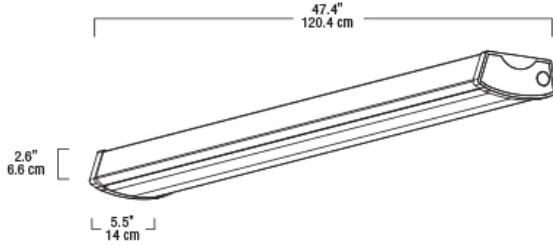

WLLED48-CCT

Low Profile Wrap Light

DIMENSIONS

RATINGS

ORDERING GUIDE

COBRAPLUS WRAP LIGHT SERIES

Series	Length	Color Temperature	Finish
WLLED	48	CCT 3K-4K-5K	WH White
Notes:	Configure product using BOLD options: Ex: WLLED48CCT-WH