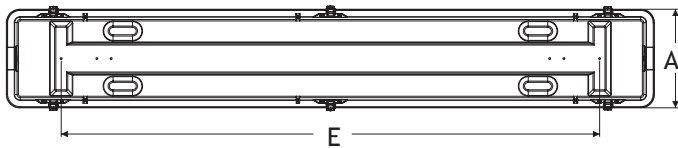

# Vapour Proof

Vapour Proof Kit

Replacement Lens

Order code	Description	Color	Material	Dimensions (in.)				
				A	B	C	D	E

## Vapour Proof Kit

35554	VPR PROOF HOUSING SHALLOW KIT 24L	White	Fiberglass	6-5/8	5-3/16	3-3/16	25-7/8	14-3/4
35552	VPR PROOF HOUSING SHALLOW KIT 48L	White	Fiberglass	7-5/8	5-5/8	2-13/16	49-59/64	38-3/4
35553	VPR PROOF HOUSING DEEP KIT 96L	White	Fiberglass	7-5/8	5-5/8	2-13/16	97-15/16	86-3/4