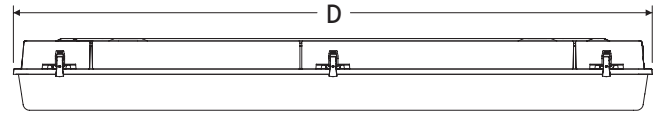

# Vapour Proof

Vapour Proof Kit

Replacement Lens

Order code	Description	Color	Material	Dimensions (in.)				
				A	B	C	D	E

## Vapour Proof Kit

35554	VPR PROOF HOUSING SHALLOW KIT 24L	White	Fiberglass	6-5/8	5-3/16	3-3/16	25-7/8	14-3/4
35552	VPR PROOF HOUSING SHALLOW KIT 48L	White	Fiberglass	7-5/8	5-5/8	2-13/16	49-59/64	38-3/4
35553	VPR PROOF HOUSING DEEP KIT 96L	White	Fiberglass	7-5/8	5-5/8	2-13/16	97-15/16	86-3/4