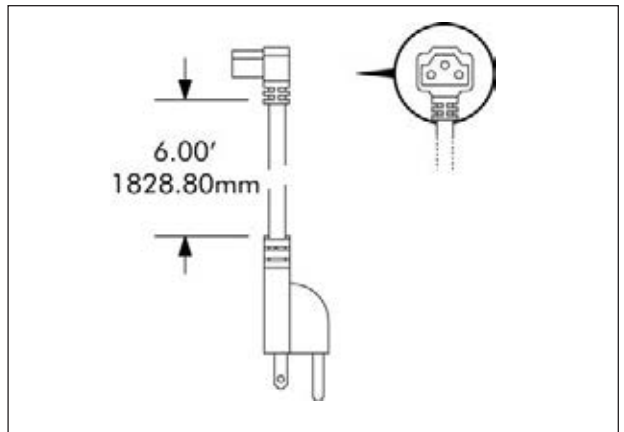

**FLUORO BAR SYSTEM  
90° POWER CORD**

UNDERCABINET LIGHTING

ALFT60903-WH-3

PROJECT
FIXTURE TYPE
MODEL
LAMP
CONTACT/TELEPHONE

**Specifications**

**Description**

6-foot 90° Grounded Power cord for Aluminum Fluoro Bar Systems. This provides versatile installation configuration. Uniquely designed for fixtures placed in limited spaces and around obstacles for use with both T4 / T5 3-Wire systems.

**Features**

- For 120V Grounded Power Input
- For use with ALFT4 and ALFT5 3-wire fixtures

**Electrical**

- #18 AWGX3C 105°C

**Input/Output**

120V AC 60Hz

**Note**

Indoor use only

**Dimensions & Ordering Guide**

**Model**

ALFT60903-WH-3

**Colour**

White

All dimensions are in inches / millimeters

**LITELINE CORPORATION**

8 Abacus Road, Brampton, Ontario, Canada L6T 5B7  
Tel: 416-996-1856 • Fax: 905-794-1990 / 1-888-738-9736  
E-mail: sales@liteline.com • Website: www.liteline.com