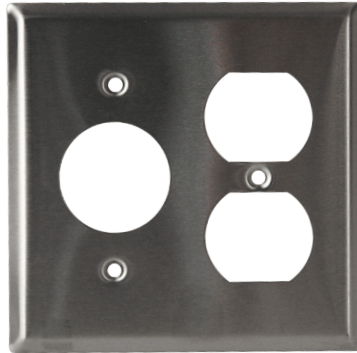

STANDARD WALL PLATES

G5

WALLPLATES

97213SS

97342SS

97392SS

97322SS

DESCRIPTION	STAINLESS STEEL TYPE 430	PAINTED STEEL WHITE	SOLID BRASS POLISHED
Standard Wall Plates			
2-gang, 1 toggle switch, 1 duplex receptacle	97532SS	SW532	PB532
3-gang, 2 toggle switch, 1 duplex receptacle	97543SS	-	PB543
4-gang, 3 toggle switch, 1 duplex receptacle	97553SS	-	PB553
5-gang, 4 toggle switch, 1 duplex receptacle	97563SS	-	PB563
6-gang, 5 toggle switch, 1 duplex receptacle	97573SS	-	SU573
3-gang, 2 toggle switch, and 1 blank device mount 2.375"	97233SS	-	-
2-gang, 1 toggle switch, and 1 blank device mount 2.375"	97502SS	SW502	PB502
3-gang, 1 toggle switch, and 2 blank device mount 2.375"	97223SS	-	-
3-gang, 2 duplex receptacle and 1 toggle switch	97213SS	-	-
2-gang, 1 duplex receptacle, 1 blank device mount 2.375"	97322SS	-	-
3-gang, 1 duplex receptacle, 2 blank device mount 2.375"	97323SS	-	-
2-gang, 1 duplex receptacle, 1 blank, box mount 3.281"	97352SS	-	-
3-gang, 1 duplex receptacle, 2 blank, box mount 3.281"	97353SS	-	-
2-gang, 1 toggle switch, 1 Decora	97242SS	-	-
2-gang, 1 duplex receptacle, 1 Decora	97342SS	-	-
2-gang, 1 toggle switch, and 1 single receptacle 1.40"	97512SS	SW512	PB512
2-gang, 1 duplex receptacle, and 1 single receptacle 1.40"	97392SS	-	-