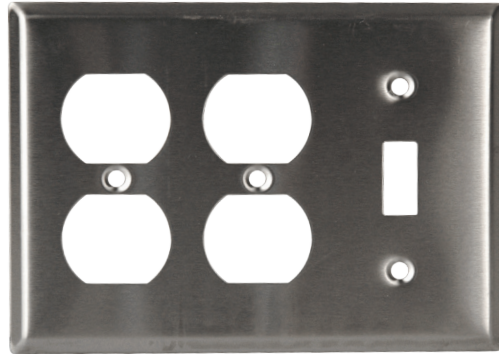

STANDARD WALL PLATES

G5

WALLPLATES

97213SS