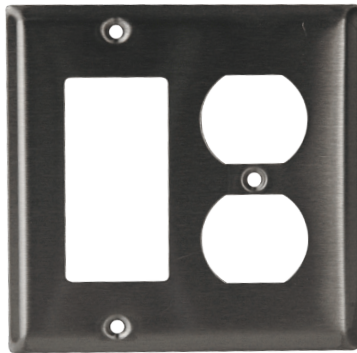

STANDARD WALL PLATES

G5

WALLPLATES

97342SS

DESCRIPTION	STAINLESS STEEL TYPE 430	PAINTED STEEL WHITE	SOLID BRASS POLISHED
Standard Wall Plates			
2-gang, 1 toggle switch, 1 duplex receptacle	97532SS	SW532	PB532
3-gang, 2 toggle switch, 1 duplex receptacle	97543SS	-	PB543
4-gang, 3 toggle switch, 1 duplex receptacle	97553SS	-	PB553
5-gang, 4 toggle switch, 1 duplex receptacle	97563SS	-	PB563
6-gang, 5 toggle switch, 1 duplex receptacle	97573SS	-	SU573
3-gang, 2 toggle switch, and 1 blank device mount 2.375"	97233SS	-	-
2-gang, 1 toggle switch, and 1 blank device mount 2.375"	97502SS	SW502	PB502
3-gang, 1 toggle switch, and 2 blank device mount 2.375"	97223SS	-	-
3-gang, 2 duplex receptacle and 1 toggle switch	97213SS	-	-
2-gang, 1 duplex receptacle, 1 blank device mount 2.375"	97322SS	-	-
3-gang, 1 duplex receptacle, 2 blank device mount 2.375"	97323SS	-	-
2-gang, 1 duplex receptacle, 1 blank, box mount 3.281"	97352SS	-	-
3-gang, 1 duplex receptacle, 2 blank, box mount 3.281"	97353SS	-	-
2-gang, 1 toggle switch, 1 Decora	97242SS	-	-
2-gang, 1 duplex receptacle, 1 Decora	97342SS	-	-
2-gang, 1 toggle switch, and 1 single receptacle 1.40"	97512SS	SW512	PB512
2-gang, 1 duplex receptacle, and 1 single receptacle 1.40"	97392SS	-	-