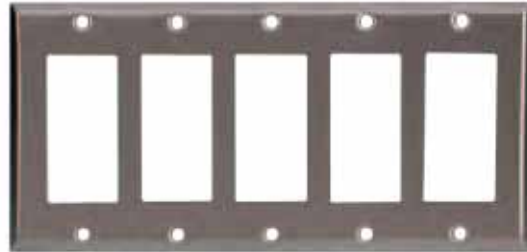

STANDARD WALL PLATES

97071SS

97080SS

97402SS

97405SS

97001SS

97002SS

DESCRIPTION	STAINLESS STEEL TYPE 430	PAINTED STEEL WHITE	SOLID BRASS POLISHED
Standard Wall Plates			
1-gang, Toggle Switch	97071SS	SW071	PB071
2-gang, Toggle Switch	97072SS	SW072	PB072
3-gang, Toggle Switch	97073SS	-	PB073
4-gang, Toggle Switch	97074SS	-	PB074
5-gang, Toggle Switch	97075SS	-	PB075
6-gang, Toggle Switch	97076SS	-	PB076
7-gang, Toggle Switch	97077SS	-	PB077
8-gang, Toggle Switch	97078SS	-	PB078
9-gang, Toggle Switch	97079SS	-	PB079
10-gang, Toggle Switch	97080SS	-	PB080
1-gang, Decora or GFCI	97401SS	SW401	PB401
2-gang, Decora or GFCI	97402SS	SW402	PB402
3-gang, Decora or GFCI	97403SS	-	PB403
4-gang, Decora or GFCI	97404SS	-	PB404
5-gang, Decora or GFCI	97405SS	-	PB404
6-gang, Decora or GFCI	97406SS	-	PB406
2-gang, Decora or GFCI, centered opening	97001SS	SW001	PB001
GFCI conversion kit, 2-gang centered opening	97002SS	SW002	PB002

STANDARD WALL PLATES

G3

WALLPLATES

97101SS

97125SS

97154SS

DESCRIPTION	STAINLESS STEEL TYPE 430	PAINTED STEEL WHITE	SOLID BRASS POLISHED
Standard Wall Plates			
1-gang, Duplex Receptacle	97101SS	SW101	PB101
2-gang, Duplex Receptacle	97102SS	SW102	PB102
3-gang, Duplex Receptacle	97103SS	-	PB103
4-gang, Duplex Receptacle	97104SS	-	PB104
5-gang, Duplex Receptacle	97105SS	-	-
1-gang, Blank, device mount 2.375"	97121SS	SW121	PB121
2-gang, Blank, device mount 2.375"	97122SS	SW122	PB122
3-gang, Blank, device mount 2.375"	97123SS	--	PB123
4-gang, Blank, device mount 2.375"	97124SS	-	PB124
5-gang, Blank, device mount 2.375"	97125SS	-	-
1-gang, blank box mount 3.281"	97151SS	SW151	PB151
2-gang, blank box mount 3.281"	97152SS	SW152	PB152
3-gang, blank box mount 3.281"	97153SS	-	PB153
4-gang, blank box mount 3.281"	97154SS	-	PB154
5-gang, blank box mount 3.281"	97155SS	-	-