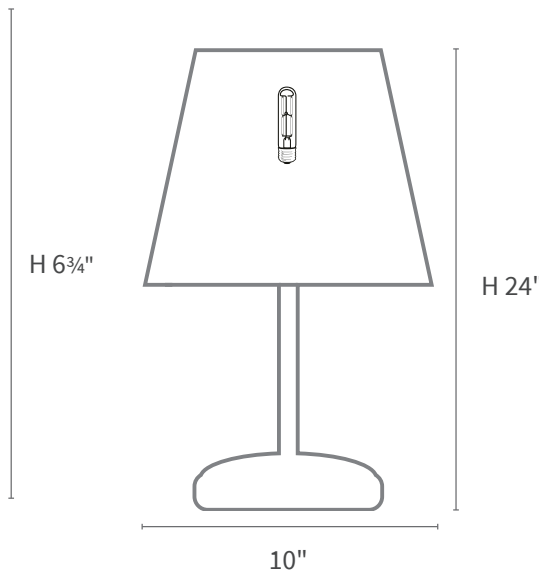

E26/T10

"Railroad Track" LED / DEL "chemin de fer"

Ø 3/2"

SPECIFICATIONS	
WATTS	3
DELIVERED LUMENS	400
LAMP SHAPE	T10
BASE / ANSI BASE	Medium / E26
MAXIMUM HEIGHT	5"
MAXIMUM DIAMETER	1 1/4"
CRI	80+
BEAM ANGLE	360°
JA8 CERTIFIED	No
ENCLOSED RATED	Yes
OPERATING TEMP.	-20° C to 45° C
CASE QUANTITY	12/144
LIFE CYCLE†	18 years
ENERGY COST†	\$0.73 / year
WARRANTY	5 YRS / 20,000 HRS

NOTE: Refer to image for scale / Se référer à l'image pour l'échelle

PACKAGING

ORDER CODES

- **DVIBLEDCAT10S2R**
2200 KELVIN · 400 LUMENS · CLEAR
- **DVILT10S27C3**
2700 KELVIN · 400 LUMENS · CLEAR

DOMINION VENTURES CORE OFFERING

Items are individually packaged for shelf or pegged retail display. The master carton contains 12 sub-cartons and each sub-carton contains 12 individually packaged bulbs for a total of 144 bulbs. Bulbs are only sold in sub-cartons (multiples) of 12.