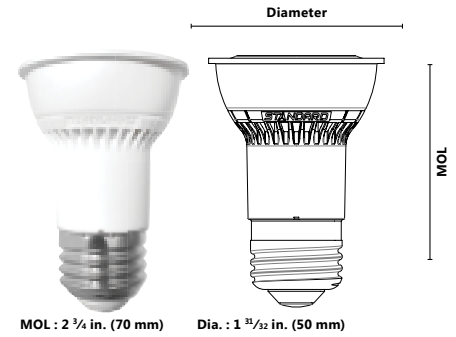

Date: _____
 In hands date of project: _____
 Project name/Number: _____
 Name of distributor: _____
 Client #: _____
 Name of end user: _____

ORDERING INFORMATION

Order code: 63991
 Description: LED/P16/6.5W/40K/38/STD
 UPC: 69549639911
 Case quantity: 24

PERFORMANCE DATA

Shape: PAR16
 Base: E26
 Wattage (W): 6.5
 Lamp voltage (VAC): 120
 Colour temperature (K)**: 4 000
 Average life (L70 hours): 40 000
 Initial lumens (lm)*: 635
 Initial lumens per watt (lm/W): 98
 CRI: 83
 R9: 12
 Beam angle (°): 38
 CBCP: 1 298
 Power factor: 0.88
 Operating temperature range: - 40 °C / - 40 °F to 40 °C / 104 °F