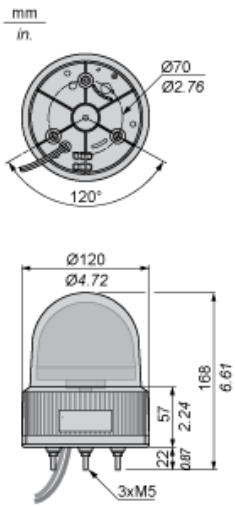

Main

Range of Product	Harmony XVR
Product or Component Type	Prewired rotating mirror beacon
Sound signalling	Without
Device short name	XVR
Mounting diameter	4.72 in (120 mm)
IP degree of protection	IP23 IEC 60529
[Us] rated supply voltage	24 V AC/DC
Light source	High luminosity LED, red

Complementary

Material	ABS (acrylonitrile butadiene-styrene): body part AS: globe
CAD overall width	4.72 in (120 mm)
CAD overall depth	4.72 in (120 mm)
Net Weight	1.10 lb(US) (0.5 kg)
Marking	CE
Product mounting	By 3 M5 screws
Supply voltage limits	19...30 V DC 21.6...26.4 V AC
[Uimp] rated impulse withstand voltage	0.8 kV
Current Consumption	125 mA
Flashing frequency	2.3 Hz
Clamping Connection Capacity	0.83 mm ²
AWG Gauge	AWG 18
Cable length	15.75 in (400 mm)

Ordering and shipping details

Category	22617-XVC TOWER LIGHTS
Discount Schedule	XV
GTIN	3606480033155
Returnability	No
Country of origin	JP

Packing Units

Unit Type of Package 1	PCE
Number of Units in Package 1	1
Package 1 Height	7.68 in (19.5 cm)
Package 1 Width	5.43 in (13.8 cm)
Package 1 Length	5.51 in (14 cm)
Package 1 Weight	21.59 oz (612 g)
Unit Type of Package 2	S04
Number of Units in Package 2	8
Package 2 Height	11.81 in (30 cm)
Package 2 Width	15.75 in (40 cm)
Package 2 Length	23.62 in (60 cm)
Package 2 Weight	13.64 lb(US) (6.186 kg)

Contractual warranty

Warranty	18 months
----------	-----------

Rotating Mirror Beacon

Dimensions

Rotating Mirror Beacon

Panel Cut-out