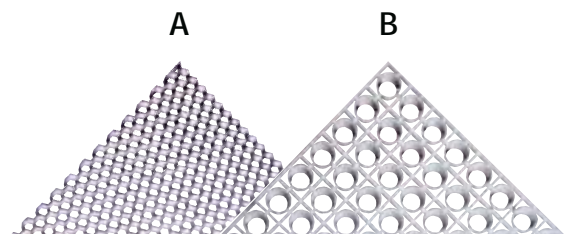

Applications

- Retail Spaces
- Restaurants

Order code	Description	Colour	Material	Nominal size (ft)	Actual size (in.)	Cell size (in.)	Figure
59127	HEXALITE STY SLV 2x4 GRD 3/4x3/4x3/4	Silver	Styrene	2.0 x 4.0	23-3/4 x 47-3/4	3/4 x 3/4 x 3/4	A
59126	HEXALITE STY SLV 2x4 GRD 1/2x1/2x1/2	Silver	Styrene	2.0 x 4.0	23-3/4 x 47-3/4	1/2 x 1/2 x 1/2	A
59121	PARACIRCLE STY SLV 2x4 GRD	Silver	Styrene	2.0 x 4.0	23-3/4 x 47-3/4	1-7/8 x 1-7/8 x 1-1/4	B