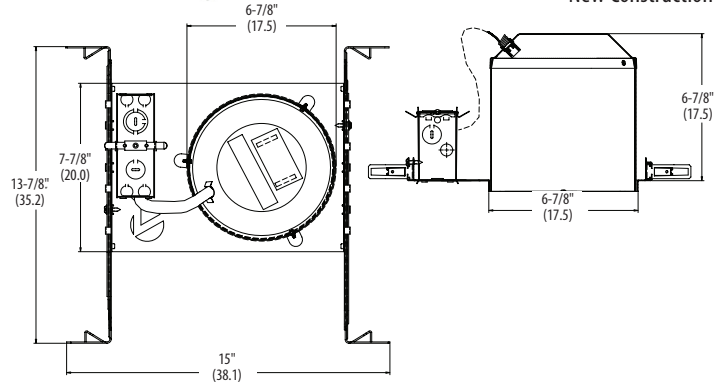

Specifications

Height: 6-7/8 (17.5)

Length: 15 (38.1)

Width: 13-7/8 (35.2)

Ceiling cutout: 7 (17.8)

All dimensions are inches (centimeters) unless otherwise specified.

ORDERING INFORMATION For shortest lead times, configure product using **bolded options**.