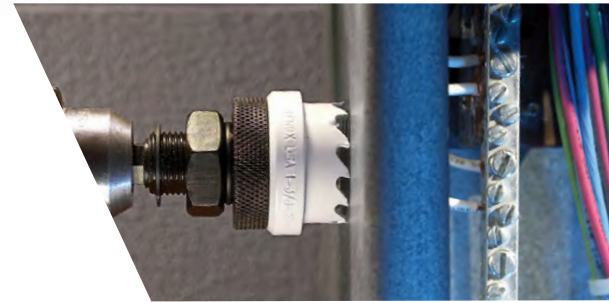

CARBIDE TIPPED HOLE CUTTERS

DESIGNED SPECIFICALLY FOR SHEET METAL HOLE CUTTING

ACCURATE, BURR-FREE HOLES

Precision ground carbide teeth for fast cutting of clean, round holes.

DESIGNED TO NOT DAMAGE WORK

Over-drill stopper prevents the tool from penetrating beyond the hole.

STARTS ON CONTACT

Split point pilot bit designed for fast penetration and to reduce walking.

1 PER BOX PROD NO	DIAMETER		CONDUIT	USE ARBOR	
	IN	MM	SIZE	SNAP-BACK™	STANDARD
2009212CHC	3/4	19.1	3/8"	5L	1L, 4L, 5L
2009314CHC	7/8	22.2	1/2"	5L	1L, 4L, 5L
2009416CHC	1	25.4	—	5L	1L, 4L, 5L
2009618CHC	1-1/8	28.6	3/4"	5L	1L, 4L, 5L
20097195CHC	1-7/32	30.9	—	5L	1L, 4L, 5L
2009820CHC	1-1/4	31.8	—	2L	2L, 3L, 6L
2010022CHC	1-3/8	34.9	1"	2L	2L, 3L, 6L
2010224CHC	1-1/2	38.1	—	2L	2L, 3L, 6L
2010328CHC	1-3/4	44.5	1-1/4"	2L	2L, 3L, 6L
2010432CHC	2	50.8	1-1/2"	2L	2L, 3L, 6L
2010534CHC	2-1/8	54.0	—	2L	2L, 3L, 6L
2010840CHC	2-1/2	63.5	2"	2L	2L, 3L, 6L
2010942CHC	2-5/8	66.7	—	2L	2L, 3L, 6L
2011344CHC	2-3/4	69.9	—	2L	2L, 3L, 6L
2011448CHC	3	76.2	2-1/2"	2L	2L, 3L, 6L
3087935PD	1/4" Split Point Stubby Pilot Bit		—	—	2L, 3L, 6L

ELECTRICIAN'S KITS

30877300CHC

12 PIECE KIT

7/8", 1-1/8", 1-3/8" Arbors: 3L, 5L
1/4" split point pilot bit. Plug
ejection springs, 1/8" hex
wrench

COMPACT KIT

30878500CHC

15 PIECE KIT

7/8", 1-1/8", 1-3/8", 1-3/4", 2", 2-1/2"
Arbors: 3L, 5L. 1/4" split point pilot bit
Plug ejection springs, 1/8" hex wrench

MEDIUM KIT

LENOX® PROTOOL LUBE® CUTTING TOOL LUBRICANT

EXTENDS TOOL LIFE

SHORTENS CUTTING TIME BY UP TO 50%

Provides smoother, cleaner cutting and dramatically longer tool life.

REDUCES HEAT AND FRICTION

Water soluble, so it cleans up with water.