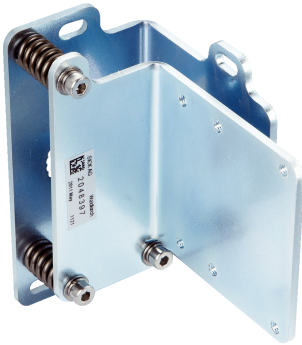

# BEF-AH-DX50

Mounting systems

ACCESSORIES

**SICK**  
Sensor Intelligence.

### Ordering information

Type	Part no.
BEF-AH-DX50	2048397

Other models and accessories → [www.sick.com/Mounting\\_systems](http://www.sick.com/Mounting_systems)

### Technical specifications

<b>Accessory group</b>	Terminal and alignment brackets
<b>Accessory family</b>	Alignment brackets
<b>Material</b>	Steel, zinc coated
<b>Items supplied</b>	Mounting hardware for the sensor included
<b>Description</b>	Alignment unit