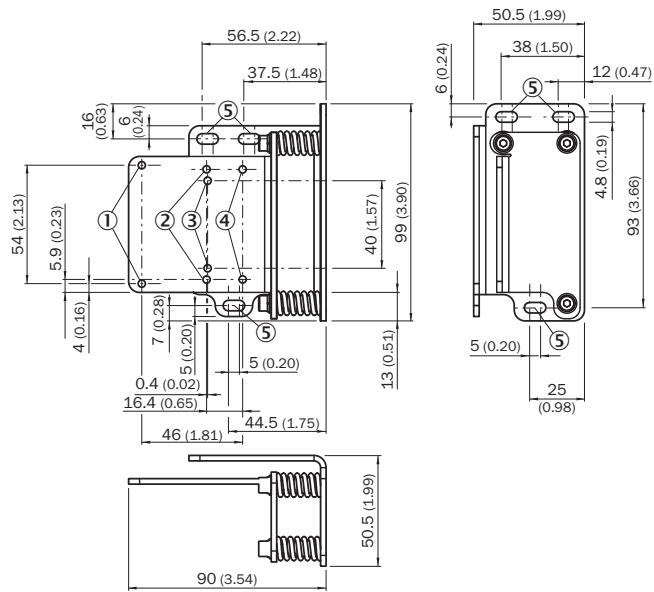

### Ordering information

Type	Part no.
BEF-AH-DX50	2048397

Other models and accessories → [www.sick.com/Mounting\\_systems](http://www.sick.com/Mounting_systems)

### Technical specifications

<b>Accessory group</b>	Terminal and alignment brackets
<b>Accessory family</b>	Alignment brackets
<b>Material</b>	Steel, zinc coated
<b>Items supplied</b>	Mounting hardware for the sensor included
<b>Description</b>	Alignment unit

Dimensional drawing (Dimensions in mm (inch))

- ① Mounting hole for distance sensors Dx35 and Dx50
- ② Mounting hole for distance sensors Dx20
- ③ Fixing hole for Dx35 distance sensors
- ④ Mounting hole for distance sensors Dx20 and Dx35
- ⑤ Bracket fixing hole