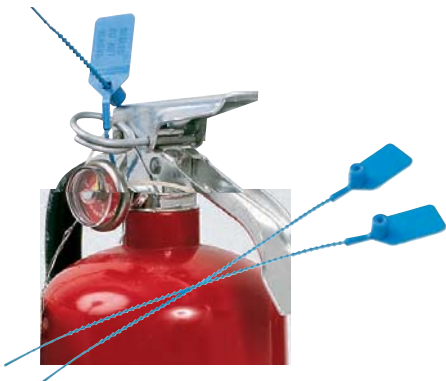

## Stock Metal Ball Seals

- Stock Metal Ball Seals are supplied with consecutive numbering (factory chooses starting number) and the word "SEALED" already embossed

Catalogue #	Description	Qty.
95197	Metal Ball Seals	100

## Pull-Tite Seals

- Breaking strength of 10-14 pounds
- Pull-Tite Seals are one of the few security seals approved for use by Underwriter's Laboratories for fire extinguishers and safety doors
- Ideal for use with courier pouches, canisters or cabinets that contain valuables or sensitive documents
- Ships ten seals per mat for a total of 100 seals per package
- Pull-Tite Seals are embossed "SEALED DO NOT REMOVE"