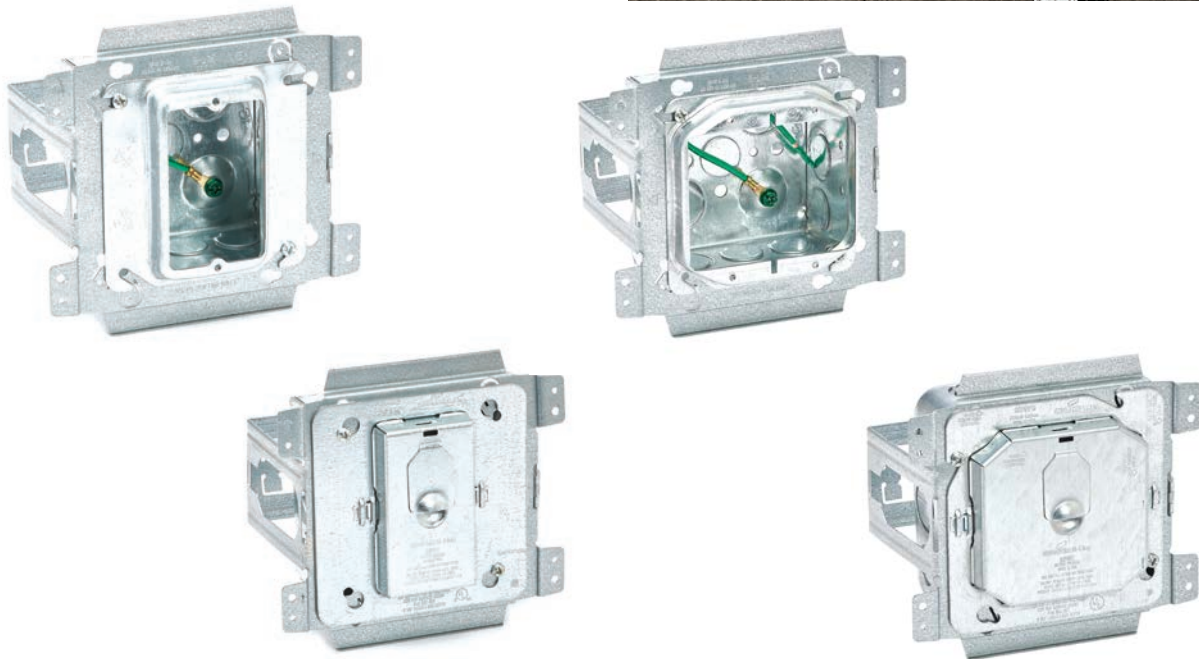

BB70 Series

- Interlocking wrap-around design provides extra rigidity
- Bracket pre-assembled at 3⁵/₈" , back tabs can be folded out for 4", purchase BB70E as add on for 5¹/₂" and 6" stud spacing options
- Multiple brackets may be ganged together

Assembly part number & components

Assembly	Plaster Ring Type	Bracket	Box Type
BB70-358-1104DA 	1 Gang 5/8" Plaster Ring 	Stud Mount Bracket - 3 ⁵ / ₈ " Stud Depth 	4" Square 2 ¹ / ₂ " Deep Box Stranded Ground 
BB70-358-1204DA 	1 Gang 1 ¹ / ₄ " Plaster Ring 	Stud Mount Bracket - 3 ⁵ / ₈ " Stud Depth 	4" Square 2 ¹ / ₂ " Deep Box Stranded Ground 

Notes: Read safety/installation instruction sheet in packages before use.

Ruff-IN™ Products

Assembly part number & components - cont.

Assembly	Plaster Ring Type	Bracket	Box Type
BB70-358-1AJ4DA 	1 Gang Adjustable Plaster Ring 	Stud Mount Bracket - 3/8" Stud Depth 	4" Square 2 1/8" Deep Box Stranded Ground 
BB70-358-1RR4DA 	1 Gang Rapid Ring 	Stud Mount Bracket - 3/8" Stud Depth 	4" Square 2 1/8" Deep Box Stranded Ground 
BB70-358-2104DA 	2 Gang 3/8" Plaster Ring 	Stud Mount Bracket - 3/8" Stud Depth 	4" Square 2 1/8" Deep Box Stranded Ground 
BB70-358-2204DA 	2 Gang 1 1/4" Plaster Ring 	Stud Mount Bracket - 3/8" Stud Depth 	4" Square 2 1/8" Deep Box Stranded Ground 
BB70-358-2AJ4DA 	2 Gang Adjustable Plaster Ring 	Stud Mount Bracket - 3/8" Stud Depth 	4" Square 2 1/8" Deep Box Stranded Ground 
BB70-358-2RR5DA 	2 Gang Rapid Ring 	Stud Mount Bracket - 3/8" Stud Depth 	4 1/16" Square 2 1/8" Deep Box Stranded Ground 