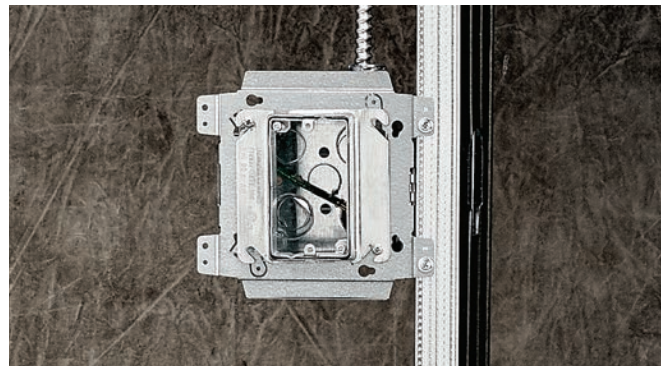

BB70 Series

- Interlocking wrap-around design provides extra rigidity
- Bracket pre-assembled at 3⁵/₈" , back tabs can be folded out for 4", purchase BB70E as add on for 5¹/₂" and 6" stud spacing options
- Multiple brackets may be ganged together

Assembly part number & components

Assembly	Plaster Ring Type	Bracket	Box Type
BB70-358-1104DA 	1 Gang 5/8" Plaster Ring 	Stud Mount Bracket - 3 ⁵ / ₈ " Stud Depth 	4" Square 2 ¹ / ₂ " Deep Box Stranded Ground 
BB70-358-1204DA 	1 Gang 1 ¹ / ₄ " Plaster Ring 	Stud Mount Bracket - 3 ⁵ / ₈ " Stud Depth 	4" Square 2 ¹ / ₂ " Deep Box Stranded Ground 

Notes: Read safety/installation instruction sheet in packages before use.

Ruff-IN™ Products

Assembly part number & components - cont.

Assembly	Plaster Ring Type	Bracket	Box Type
BB70-358-1AJ4DA 	1 Gang Adjustable Plaster Ring 	Stud Mount Bracket - 3/8" Stud Depth 	4" Square 2 1/8" Deep Box Stranded Ground 
BB70-358-1RR4DA 	1 Gang Rapid Ring 	Stud Mount Bracket - 3/8" Stud Depth 	4" Square 2 1/8" Deep Box Stranded Ground 
BB70-358-2104DA 	2 Gang 3/8" Plaster Ring 	Stud Mount Bracket - 3/8" Stud Depth 	4" Square 2 1/8" Deep Box Stranded Ground 
BB70-358-2204DA 	2 Gang 1 1/4" Plaster Ring 	Stud Mount Bracket - 3/8" Stud Depth 	4" Square 2 1/8" Deep Box Stranded Ground 
BB70-358-2AJ4DA 	2 Gang Adjustable Plaster Ring 	Stud Mount Bracket - 3/8" Stud Depth 	4" Square 2 1/8" Deep Box Stranded Ground 
BB70-358-2RR5DA 	2 Gang Rapid Ring 	Stud Mount Bracket - 3/8" Stud Depth 	4 1/16" Square 2 1/8" Deep Box Stranded Ground 