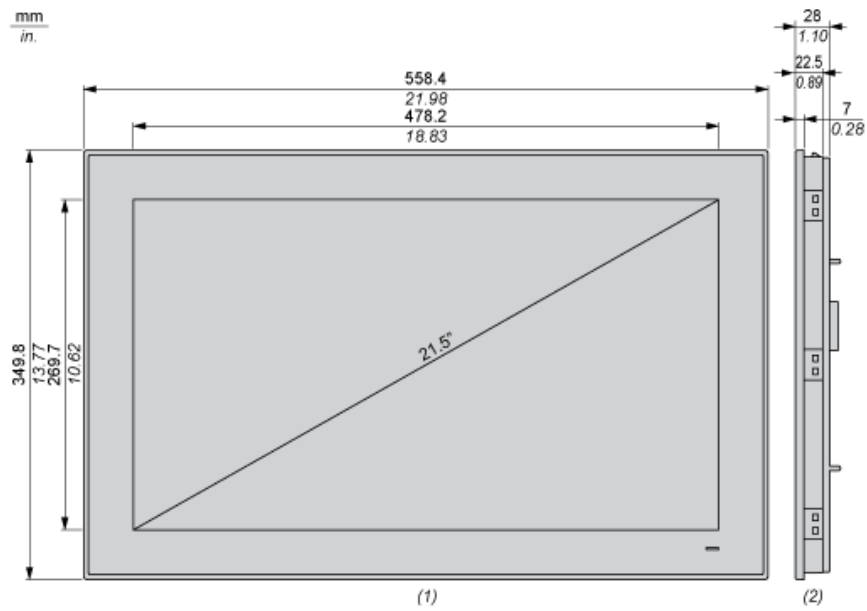

## Complementary

View angle horizontal x vertical	150 x 150°
Contrast ratio	500:1
Pixel resolution	1024 x 1024
Touchscreen resolution	4096 x 4096
Display resolution	1920 x 1080 pixels full HD
Display size	21.5 inch
Aspect ratio	16:9
Display type	LED Colour TFT LCD
Display colour	16777216 colors
Luminance	27.87 fc (300 cd/m <sup>2</sup> )
Backlight lifespan	50000 hours 77 °F (25 °C)
Touch panel	Multi-touch projected capacitive technology (PCT)
Function Available	Operate with water on screen
[Us] rated supply voltage	24 V DC power supply 100...240 V AC power supply
Supply voltage limits	18...36 V
Inrush current	8.9 A
Power consumption in W	64.85 W Box PC HMIBMP) 59.85 W Box PC HMIBMU)
Local signalling	Status LED
Depth	Enclosure 1.10 in (28 mm) 0.28 in (7 mm)
Height	13.77 in (349.8 mm)
Width	21.98 in (558.4 mm)
Net Weight	14.55 lb(US) (6.6 kg)

## Dimensions

- (1) Front view
- (2) Right view

## Panel Cut Dimensions

A		B		C		R	
mm	in.	mm	in.	mm	in.	mm	in.
550.3	21.66	341.8	13.45	2...6	0.08...0.23	5	0.20