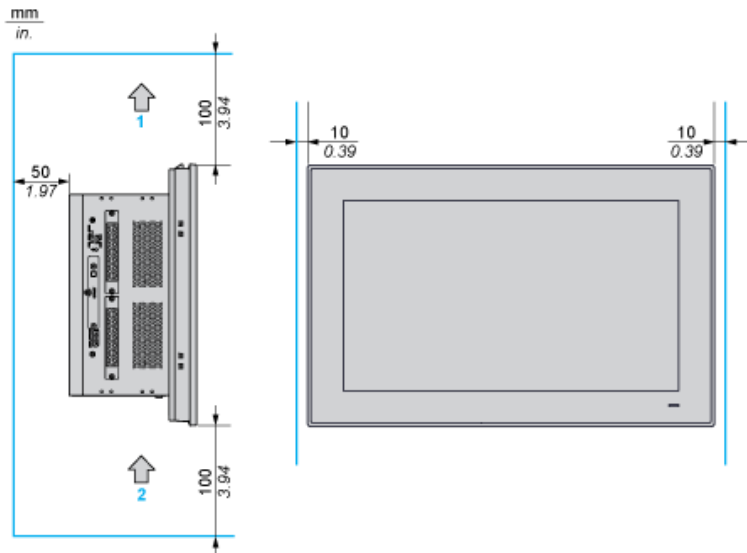

Spacing Requirements