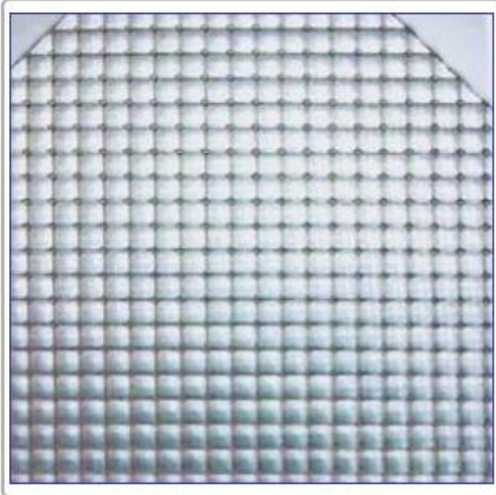

item #: ES12-24CA.110

### ES12-24CA.110

\* Prismatic panel with a 3/16" square base female conical prism placed on a 45 degree axis.

\* Considered the industry standard.

\* Offers maximum efficiency with moderate glare control.

\* Prismatic panel with a 3/16" square base female conical prism placed on a 45 degree axis.

\* Considered the industry standard.

\* Offers maximum efficiency with moderate glare control.

CA\$0.00