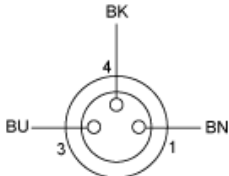

Contractual warranty

Warranty	18 months
----------	-----------

Dimensions

L : Length of cable

Connections and Schemes

Connector

- BU : Blue
- BN : Brown
- BK : Black