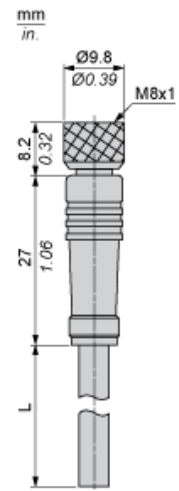

Main

Accessory / separate part category	Cabling accessory
Accessory / separate part type	Pre-wired connectors
Series name	General purpose

Complementary

Electrical connection	Straight female connector M8, 3 pins
Cable connector fixing	Screw-on
Collar material	Metal
Status LED	Without
Cable length	16.40 ft (5 m)
Cable outer diameter	0.20 in (5.2 mm)
Cable composition	3 x 0.34 mm ²
Wire insulation material	PUR
[Ue] rated operational voltage	60 V AC 75 V DC
[In] rated current	4 A
Contact resistance	5000 µOhm
Minimum insulating resistance	1 GΩ
Net weight	0.26 lb(US) (0.12 kg)

Packing Units

Unit Type of Package 1	PCE
Number of Units in Package 1	1
Package 1 Weight	4.51 oz (128 g)
Package 1 Height	1.54 in (3.9 cm)
Package 1 width	9.84 in (25 cm)
Package 1 Length	10.94 in (27.8 cm)
Unit Type of Package 2	BAG
Number of Units in Package 2	1
Package 2 Weight	4.51 oz (128 g)
Package 2 Height	1.54 in (3.9 cm)
Package 2 width	9.84 in (25 cm)
Package 2 Length	10.94 in (27.8 cm)
Unit Type of Package 3	S02
Number of Units in Package 3	20
Package 3 Weight	6.29 lb(US) (2.852 kg)
Package 3 Height	5.91 in (15 cm)
Package 3 width	11.81 in (30 cm)
Package 3 Length	15.75 in (40 cm)

Contractual warranty

Warranty	18 months
----------	-----------

Dimensions

L : Length of cable

Connections and Schemes

Connector

- BU : Blue
- BN : Brown
- BK : Black