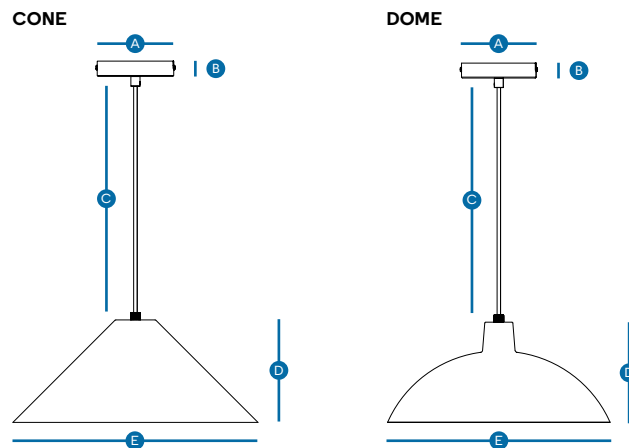

Physical Characteristics

- Metal shade available in white or black finish
- Available in cone or dome shapes
- Compatible luminaires (order separately):
 - 15" dome and 16" cone: compatible luminaire is 70674 (CLCR9-R18W-A-5CWH)
 - 18" dome and 19" cone: compatible luminaire is 70675 (CLCR12-R24W-A-5CWH)
 - [Click here for full luminaire specifications](#)

Mounting

- Suspended installation (see mounting kit accessories)
- Cable length is 10' standard (field adjustable)

Sleek Modern Design

- Refined cone and dome silhouettes to create a timeless yet modern decorative look, perfect to complement and enhance any space
- The metal shade allows for a comfortable visual experience, reducing glare and creating a softer, inviting environment

TECHNICAL DRAWINGS

Size	A	B	C	D	E	Net Weight (lbs)
16" CONE	4 7/8" (12.38 cm)	1" (2.54 cm)	120" (300 cm)	6 5/8" (16.74 cm)	15 3/4" (40.01 cm)	4.02
19" CONE	4 7/8" (12.38 cm)	1" (2.54 cm)	120" (300 cm)	7 3/4" (19.74 cm)	19 1/8" (48.50 cm)	4.25
15" DOME	4 7/8" (12.38 cm)	1" (2.54 cm)	120" (300 cm)	6 5/8" (16.74 cm)	14 5/8" (37.15 cm)	3.23
18" DOME	4 7/8" (12.38 cm)	1" (2.54 cm)	120" (300 cm)	7 3/4" (19.74 cm)	17 7/8" (45.30 cm)	3.92