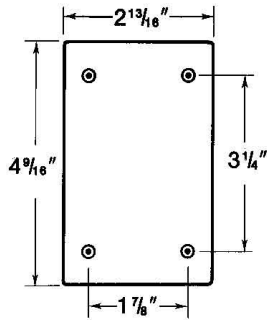

CFSB

red dot

Single gang (cast aluminum). Blank - box mount.

General

Type:	FS Boxes and Covers
Number of Gangs:	1
Color:	Silver
T&B UPC:	04226944220
T&B Status:	M
Material:	Cast Aluminum

Dimension Information

Dimension A (in.):	4-9/16
Dimension B (in.):	2-13/16
Dimension F (in.):	3-1/4
Dimension G (in.):	1-7/8