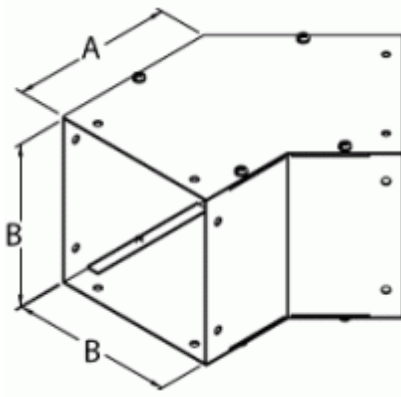

Quality Products. Service Excellence.

45 degree Elbow CWEL45 Series

Painted Steel

Part No.	Size
CWEL245	2.5 x 2.5
CWEL445	4 x 4
CWEL645	6 x 6
CWEL845	8 x 8
CWEL1045	10 x 10
CWEL1245	12 x 12

Unpainted Galvanized

Part No.	Size
CWEL245G	2.5 x 2.5
CWEL445G	4 x 4
CWEL645G	6 x 6
CWEL845G	8 x 8
CWEL1045G	10 x 10
CWEL1245G	12 x 12

Data subject to change without notice

© 2022. Hammond Manufacturing Ltd. All rights reserved.