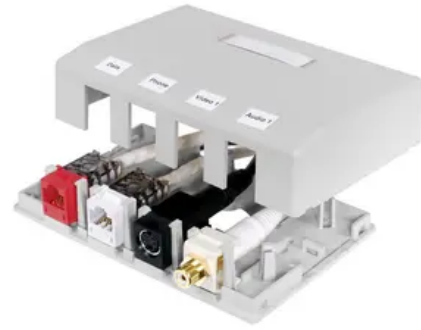

HUBBELL Premise Wiring

iStation Surface Mount Box, 4-Port

By Hubbell Premise Wiring
Catalog # [HSB4W](#)

iStation Surface Mount Box, 4-Port.

Application

Surface Mount Connection Delivery

General

Application - For Use On	Use with Hubbell Keystone Connectivity
Catalog Number	HSB4W
Construction	Molded
Construction Material - Main	High-Impact Thermoplastic (UL 94V-0)
Cover Type	Snap-Fit and Screw
Material	High-Impact Thermoplastic (UL 94V-0)
Number Of Ports	4
Series	HSB
Style	Surface Mount
Sub Brand	OptiChannel
Type	HSB Surface Mount Box
UPC	662620664163