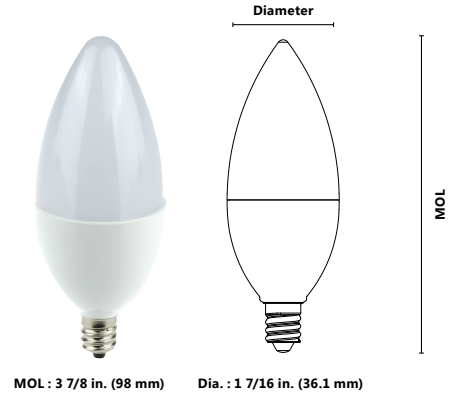

### ORDERING INFORMATION

Order code: 66765  
 Description: C12/S2/4.5W/27K/E12/FR/STD  
 UPC: 69549667655  
 Case quantity: 24 / 48

### PERFORMANCE DATA

Shape: C12  
 Base: E26  
 Watts(W): 4.5  
 Volts (VAC): 120  
 Colour temperature (K)\*\*: 2 700  
 Average life (L70 hours): 15 000  
 Initial lumens (lm)\*: 331  
 Initial lumens per watt (lm/W): 73  
 CRI: 82  
 Beam angle: 180  
 Power factor: 0.98  
 Operating temperature range: -20 °C to 45 °C (-4 °F to 113 °F)