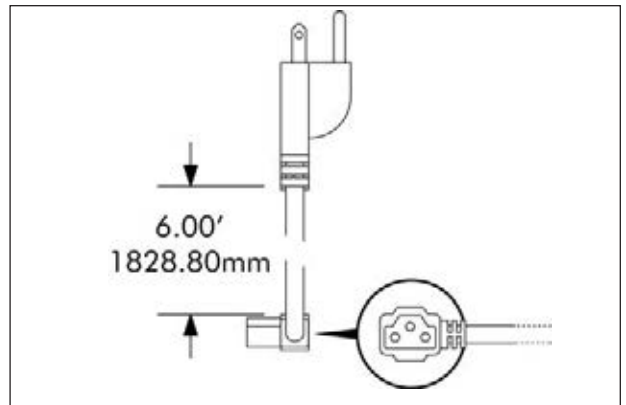

**FLURO BAR SYSTEM
90° POWER CORD**

UNDERCABINET LIGHTING

ALFT60902-WH-3

PROJECT
FIXTURE TYPE
MODEL
LAMP
CONTACT/TELEPHONE

Specifications

Description

6-foot 90° Grounded Power cord for Aluminum Fluoro Bar Systems. This provides versatile installation configuration. Uniquely designed for fixtures placed in limited spaces and around obstacles. For use with both T4 / T5 3-Wire systems.

Features

- For 120V Grounded Power Input
- For use with ALFT4 and ALFT5 3-wire fixtures

Electrical

- #18 AWGX3C 105°C

Input/Output

120V AC 60Hz

Note

Indoor use only

Dimensions & Ordering Guide

Model

ALFT60902-WH-3

Colour

White

All dimensions are in inches / millimeters

LITELINE CORPORATION

8 Abacus Road, Brampton, Ontario, Canada L6T 5B7
Tel: 416-996-1856 • Fax: 905-794-1990 / 1-888-738-9736
E-mail: sales@liteline.com • Website: www.liteline.com