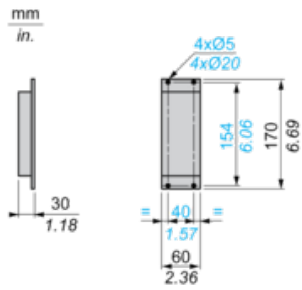

Dimensions