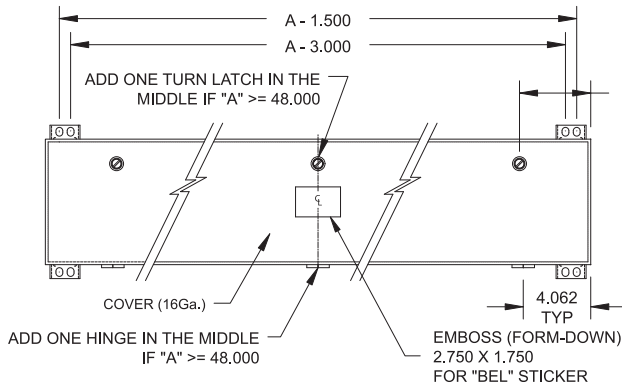

FT Series

EEMAC / NEMA 4, 12 Splitter Troughs

Front View
(WITHOUT DOOR)

**REMOVABLE
WALL MOUNTING BRACKET**

Section Y-Y

Catalog No.	A	B	C	D	E
FT270 & FT2100	24	6	5	18	4
FT370 & FT3100	36	6	5	20.75	4
FT470 & FT4100	48	6	5	25.625	4
FT2200	24	8	5	18	6
FT3200 & FT3400	36	10	6	24	8
FT4200	48	10	6	36	8
FT4400	48	10	6	36	8
FT4600	48	10	6	36	8
FT5200	60	10	6	35.375	8
FT5400	60	10	6	35.375	8
FT5600	60	10	6	35.375	8
FT6100	72	10	6	35.375	8
FT6200	72	10	6	35.375	8
FT6400	72	10	6	35.375	8
FT6600	72	10	6	35.375	8