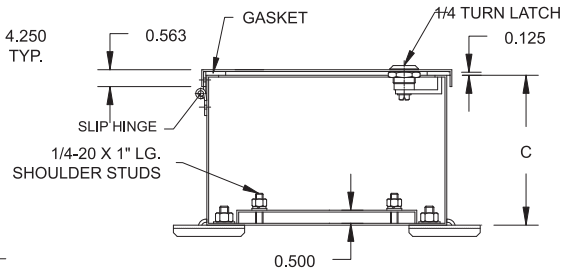

FT Series

EEMAC / NEMA 4, 12 Splitter Troughs

Front View
(WITHOUT DOOR)

**REMOVABLE
WALL MOUNTING BRACKET**

Section Y-Y

Catalog No.	A	B	C	D	E
FT270 & FT2100	24	6	5	18	4
FT370 & FT3100	36	6	5	20.75	4
FT470 & FT4100	48	6	5	25.625	4
FT2200	24	8	5	18	6
FT3200 & FT3400	36	10	6	24	8
FT4200	48	10	6	36	8
FT4400	48	10	6	36	8
FT4600	48	10	6	36	8
FT5200	60	10	6	35.375	8
FT5400	60	10	6	35.375	8
FT5600	60	10	6	35.375	8
FT6100	72	10	6	35.375	8
FT6200	72	10	6	35.375	8
FT6400	72	10	6	35.375	8
FT6600	72	10	6	35.375	8