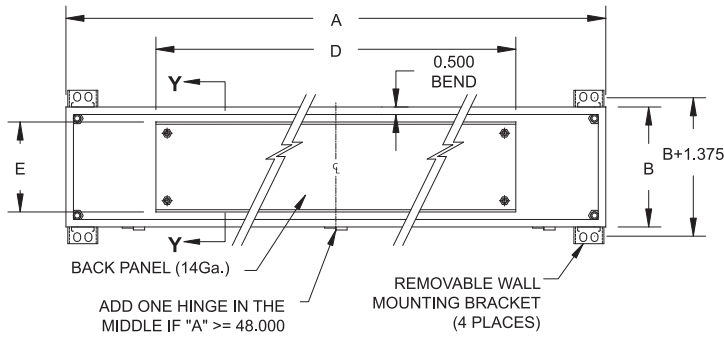

FT Series

EEMAC / NEMA 4, 12 Splitter Troughs

Front View
(WITHOUT DOOR)

**REMOVABLE
WALL MOUNTING BRACKET**

Section Y-Y

Catalog No.	A	B	C	D	E
FT270 & FT2100	24	6	5	18	4
FT370 & FT3100	36	6	5	20.75	4
FT470 & FT4100	48	6	5	25.625	4
FT2200	24	8	5	18	6
FT3200 & FT3400	36	10	6	24	8
FT4200	48	10	6	36	8
FT4400	48	10	6	36	8
FT4600	48	10	6	36	8
FT5200	60	10	6	35.375	8
FT5400	60	10	6	35.375	8
FT5600	60	10	6	35.375	8
FT6100	72	10	6	35.375	8
FT6200	72	10	6	35.375	8
FT6400	72	10	6	35.375	8
FT6600	72	10	6	35.375	8