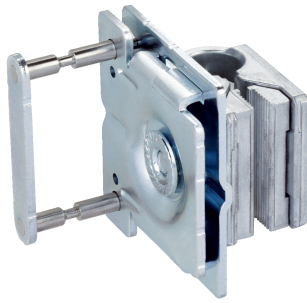

# BEF-KHSQ12ZR01

Brackets

**MOUNTING SYSTEMS**

**SICK**  
Sensor Intelligence.

### Ordering information

Description	Type	Part no.
Q-Lock, bar clamp system for G10 and reflector P250	BEF-KHSQ12ZR01	2071262

Other models and accessories → [www.sick.com/Brackets](http://www.sick.com/Brackets)

#### Features

<b>Accessory group</b>	Mounting systems
<b>Accessory family</b>	Brackets
<b>Suitable for</b>	G10 and reflector P250
<b>Material</b>	Die-cast zinc, steel, zinc coated
<b>Items supplied</b>	Incl. slot-in sheet clamp
<b>Description</b>	Q-Lock, bar clamp system for G10 and reflector P250