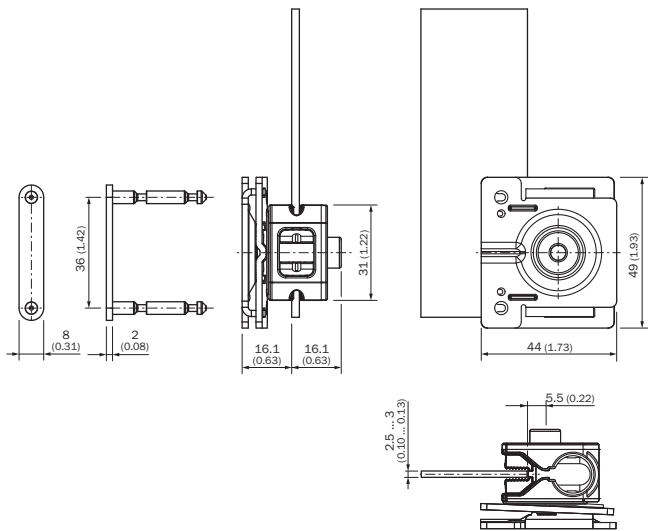

### Ordering information

Description	Type	Part no.
Q-Lock, bar clamp system for G10 and reflector P250	BEF-KHSQ12ZR01	2071262

Other models and accessories → [www.sick.com/Brackets](http://www.sick.com/Brackets)

### Detailed technical data

#### Features

<b>Accessory group</b>	Mounting systems
<b>Accessory family</b>	Brackets
<b>Suitable for</b>	G10 and reflector P250
<b>Material</b>	Die-cast zinc, steel, zinc coated
<b>Items supplied</b>	Incl. slot-in sheet clamp
<b>Description</b>	Q-Lock, bar clamp system for G10 and reflector P250

Dimensional drawing (Dimensions in mm (inch))