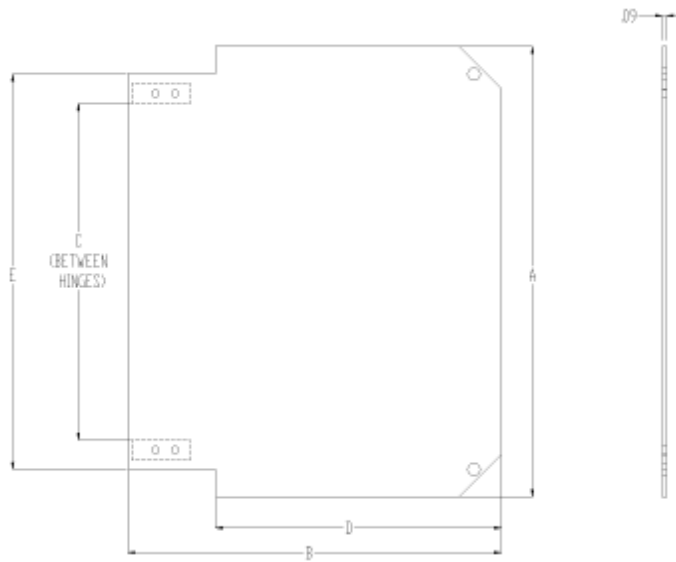

## Features

- Hinged aluminum panel installed on corner sliders allowing adjustable depth setting
- Can be installed hinged either right or left swing
- Field installed with no drilling required
- Mounting Hardware Included
- Material thickness 0.09"