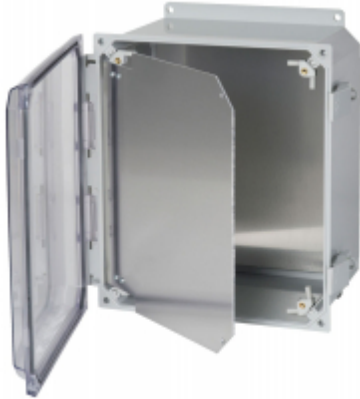

# Swing Panel *PCJSP Series*

PCJ Series Accessory

## Features

- Hinged aluminum panel installed on corner sliders allowing adjustable depth setting
- Can be installed hinged either right or left swing
- Field installed with no drilling required
- Mounting Hardware Included
- Material thickness 0.09"