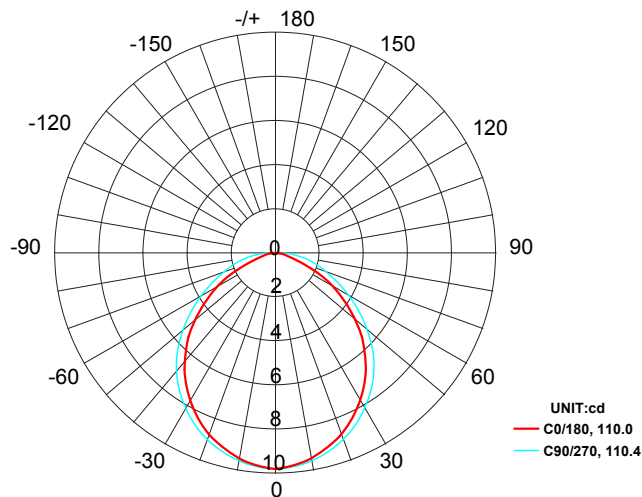

Diamond Hex RL-DIAMOND-HX-60-BK

Recessed Light

Product Finishes: ■ ■

Specifications:

Voltage: 12V AC
Wattage: 0.4
Volt Amps: 0.7
Lumens: 16
Color Temp: 2700k
IP Rating: 67
CRI: 93
Light Source: Integrated

Material: Polycarbonate
Ring Material: Anodized aluminum
Cable Length: 36"
Lux (lx): 2.5
Candelas (cd): 9.92
Rated Life: 50,000 hours
Warranty: 7-year comprehensive
Dimmable: No
Color-Changing: No
Drive-Over Rated: Yes

Product Uses:
 Pavers, Decks, Stairs,
 Driveways, Risers, Concrete

Accessories:
 Fang

Max. Luminous intensity : 9.92 cd

AVERAGE BEAM ANGLE (50%): 110.2 DEG

DISTANCE (FT)	CENTER BEAM (FC) Eavg/Emax	ILLUMINANCE - CONE OF LIGHT	BEAM DIAMETER (FT)
1	4.14/17.70		0.28
1.5	0.77/3.33		0.42
3	0.25/0.83		0.87
5	0.13/0.41		1.47
6.5	0.07/0.23		1.85