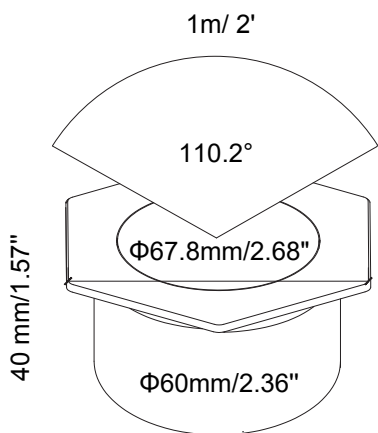

Diamond Hex RL-DIAMOND-HX-60-BK

Recessed Light

Product Finishes: ■ ■

Specifications:

Voltage: 12V AC
Wattage: 0.4
Volt Amps: 0.7
Lumens: 16
Color Temp: 2700k
IP Rating: 67
CRI: 93
Light Source: Integrated

Material: Polycarbonate
Ring Material: Anodized aluminum
Cable Length: 36"
Lux (lx): 2.5
Candelas (cd): 9.92
Rated Life: 50,000 hours
Warranty: 7-year comprehensive
Dimmable: No
Color-Changing: No
Drive-Over Rated: Yes

Product Uses:
 Pavers, Decks, Stairs,
 Driveways, Risers, Concrete

Accessories:
 Fang

Max. Luminous intensity : 9.92 cd

AVERAGE BEAM ANGLE (50%): 110.2 DEG

DISTANCE (FT)	CENTER BEAM (FC) Eavg/Emax	ILLUMINANCE - CONE OF LIGHT	BEAM DIAMETER (FT)
1	4.14/17.70		0.28
1.5	0.77/3.33		0.42
3	0.25/0.83		0.87
5	0.13/0.41		1.47
6.5	0.07/0.23		1.85