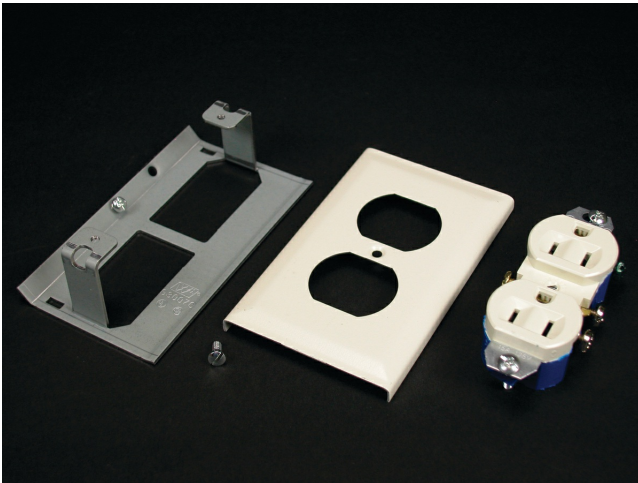

Wiremold
STL DUPLEX RECEPT & COVER 3000 GRAY
Part No. CG3043GE

The Wiremold 3000 Series Steel Raceway provides wiring capacities for small to medium size installations. Power or data/communication devices can be wired into the raceway for a flush appearance satisfying both aesthetic and functional requirements. The 3000 Series Steel Raceway is ideally suited for wiring applications in frequently changing environments such as labs, hospitals and other industrial applications.

Features & Benefits

Installs commercially available 15A-125V (NEMA-15R) grounding receptacles into 3000 Series Raceway. Grounding receptacle included. NOTE: Certified to Canadian Safety Standards for sale in Canada. When ordering these products, change the "V" color prefix to "CV" or the "G" color prefix to "CG" to denote the Canadian versions.

Specifications

General Info

Product Line	Wiremold	Color	Gray
UPC Number	786776537864	Country Of Origin	United States
Product Series	3000 Series	Installation Location	On Wall
Application Sector	Commercial	Warranty Type	1-Year from Installation or 2-Years from Day of Sale
Type	Cover Plate		

Dimensions

Product Weight US	0.665 lb	Product Length US	4.5 in
-------------------	----------	-------------------	--------

Listing Agencies / 3rd Party Agencies

cULus ListingNumber	E41751	cULus Listed	Yes
---------------------	--------	--------------	-----