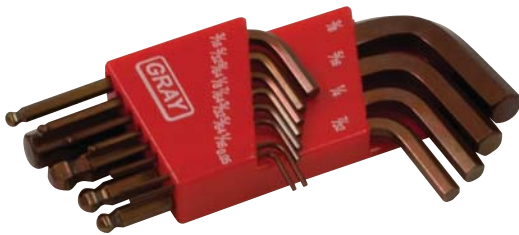

HEX KEYS

68809
9 Pieces Metric Short Arm S₂ Hex Key Set

Contains: 1.5, 2, 2.5, 3, 4, 5, 6, 8, 10mm

69712
13 Pieces SAE Short Arm S₂ Hex Key Set

Contains: .050", 1/16", 5/64", 3/32", 7/64", 1/8", 9/64", 5/32", 3/16", 7/32", 1/4", 5/16", 3/8"

698113
13 Pieces SAE Hex Key Ball End Short

Contains: .050", 1/16", 5/64", 3/32", 7/64", 1/8", 9/64", 5/32", 3/16", 7/32", 1/4", 5/16", 3/8"

697109
9 Pieces Metric Hex Key Ball End Short

Contains: 1.5, 2, 2.5, 3, 4, 5, 6, 8, 10mm

69807
7 Pieces Torx[®] Long Arm S₂ Hex Key Set

Contains: T10, T15, T20, T25, T27, T30, T40

68713
13 Pieces SAE Long Arm S₂ Hex Key Set

Contains: .050", 1/16", 5/64", 3/32", 7/64", 1/8", 9/64", 5/32", 3/16", 7/32", 1/4", 5/16", 3/8"